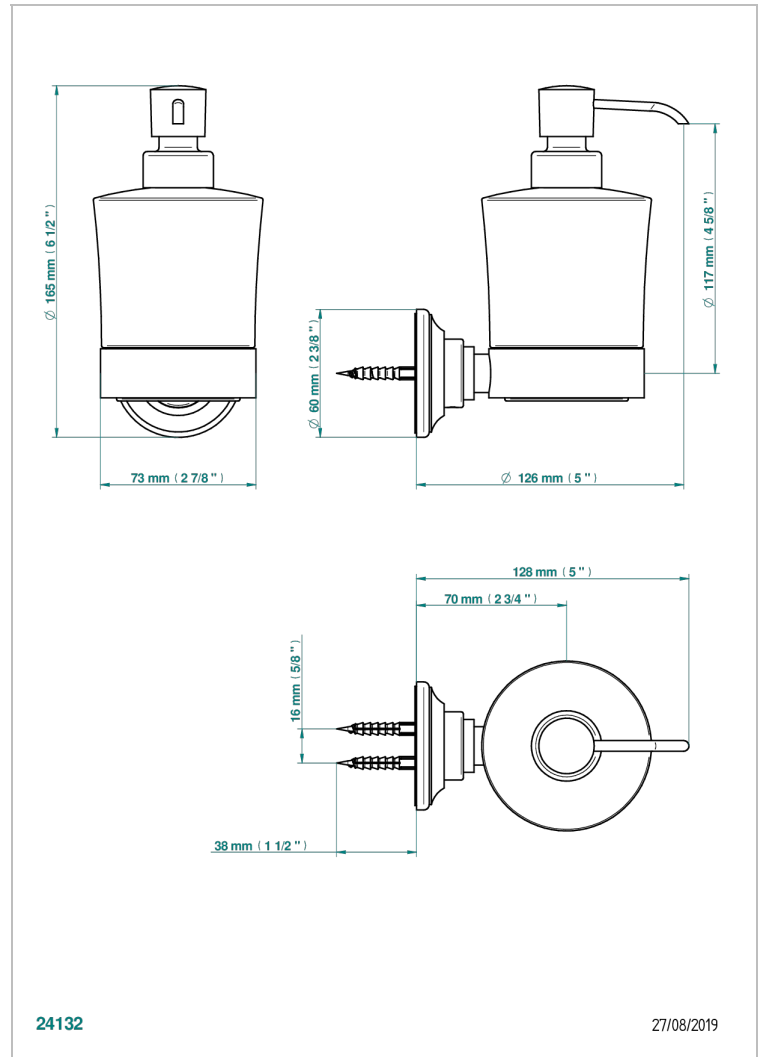

BROADWAY WITH LEVER

A04-613

Wall mounted liquid soap dispenser

THG[®]
PARIS

CHARACTERISTIC

- Broadway with Lever
- Wall mounted liquid soap dispenser

AVAILABLE FINITIONS

Antique nickel - H28
Black ceram - D30
Blush PVD - H62
Brass color PVD - H49
Brown bronze color PVD - F33
Gold color PVD - H52