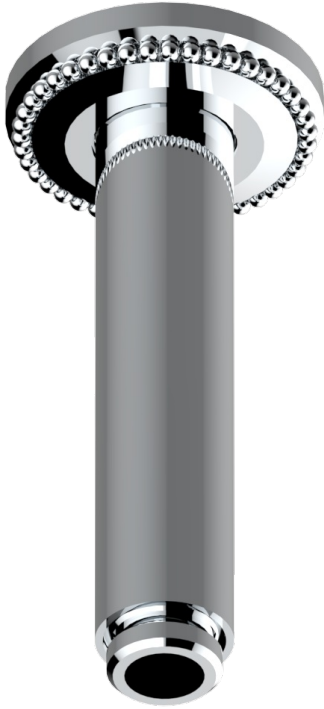

AMOUR DE TRIANON

G24-82V

Vertical shower arm, 1/2"

24104

13/04/2022

CHARACTERISTIC

- Amour de Trianon
- Vertical shower arm, 1/2"

AVAILABLE FINITIONS

Antique nickel - H28
Black ceram - D30
Lacquered light bronze - D01
Matt chrome - C02
Matt gold - F07
Matt nickel (color finish) - C01

Polished chrome (color finish) - A02
Polished chrome / Polished gold (color finish) - G02
Polished gold (color finish) - F01
Polished nickel - B01
Soft gold - F30
Soft matt gold - F31

Varnished matt antique red copper (color finish) - H07