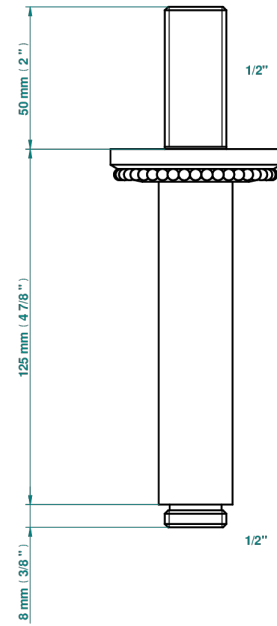

AMOUR DE TRIANON

G24-82V

Vertical shower arm, 1/2"

24104

13/04/2022

CHARACTERISTIC

- Amour de Trianon
- Vertical shower arm, 1/2"

AVAILABLE FINITIONS