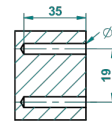

24103

14/01/2016

CHARACTERISTIC

- Papillon
- Wall mounted toilet brush holder

AVAILABLE FINITIONS

Black ceram - D30
Blush PVD - H62
Brass color PVD - H49
Brown bronze color PVD - F33
Chrome polished - A02
Chrome polished / gold polished - G02

Copper antique matt, coated - H07
Gold color PVD - H52
Gold mat - F07
Gold polished - F01
Graphite PVD - H64
Light coated bronze - D01

Matt Umber PVD - H67
Matt blush PVD - H60
Matt brass color PVD - H50
Matt brown bronze color PVD - F34
Matt chrome (American satin) - C02
Matt gold color PVD - H53

Matt graphite PVD - H65
Matt nickel (American satin) - C01
Matt nickel color PVD - H56
Nickel antique / Sovereign - H28
Nickel color PVD - H55
Nickel polished - B01

Soft gold - F30
Soft matt gold - F31
Umber PVD - H66