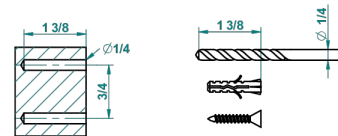

24103

14/01/2016

CHARACTERISTIC

- Papillon
- Wall mounted toilet brush holder

AVAILABLE FINITIONS

Black ceram - D30
Blush PVD - H62
Brass color PVD - H49
Brown bronze color PVD - F33
Chrome polished - A02
Chrome polished / gold polished - G02

Copper antique matt, coated - H07
Gold color PVD - H52
Gold mat - F07
Gold polished - F01
Graphite PVD - H64
Light coated bronze - D01

Matt Umber PVD - H67
Matt blush PVD - H60
Matt brass color PVD - H50
Matt brown bronze color PVD - F34
Matt chrome (American satin) - C02
Matt gold color PVD - H53

Matt graphite PVD - H65
Matt nickel (American satin) - C01
Matt nickel color PVD - H56
Nickel antique / Sovereign - H28
Nickel color PVD - H55
Nickel polished - B01

Soft gold - F30
Soft matt gold - F31
Umber PVD - H66