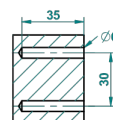

METROPOLIS CLEAR CRYSTAL WITH LEVER HANDLES

A2B-4720

Wall mounted toilet brush holder

24093

15/12/2015

CHARACTERISTIC

- Métropolis Clear crystal with lever handles
- Wall mounted toilet brush holder

AVAILABLE FINITIONS

Black ceram - D30

Blush PVD - H62

Brass color PVD - H49

Brown bronze color PVD - F33

Chrome polished - A02

Chrome polished / gold polished - G02

Gold color PVD - H52

Gold mat - F07

Gold polished - F01

Graphite PVD - H64

Matt Umber PVD - H67

Matt blush PVD - H60

Matt brass color PVD - H50

Matt brown bronze color PVD - F34

Matt chrome (American satin) - C02

Matt gold color PVD - H53

Matt graphite PVD - H65

Matt nickel (American satin) - C01

Matt nickel color PVD - H56

Nickel antique / Sovereign - H28

Nickel color PVD - H55

Nickel polished - B01

Soft gold - F30

Soft matt gold - F31

Umber PVD - H66