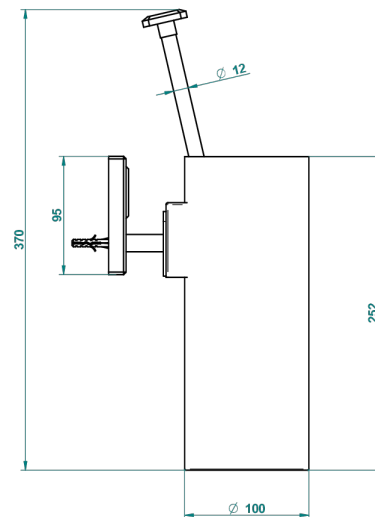

METROPOLIS CLEAR CRYSTAL WITH LEVER HANDLES

A2B-4720

Wall mounted toilet brush holder

24093

15/12/2015

CHARACTERISTIC

- Métropolis Clear crystal with lever handles
- Wall mounted toilet brush holder

AVAILABLE FINITIONS

Black ceram - D30

Blush PVD - H62

Brass color PVD - H49

Brown bronze color PVD - F33

Chrome polished - A02

Chrome polished / gold polished - G02

Gold color PVD - H52

Gold mat - F07

Gold polished - F01

Graphite PVD - H64

Matt Umber PVD - H67

Matt blush PVD - H60

Matt brass color PVD - H50

Matt brown bronze color PVD - F34

Matt chrome (American satin) - C02

Matt gold color PVD - H53

Matt graphite PVD - H65

Matt nickel (American satin) - C01

Matt nickel color PVD - H56

Nickel antique / Sovereign - H28

Nickel color PVD - H55

Nickel polished - B01

Soft gold - F30

Soft matt gold - F31

Umber PVD - H66