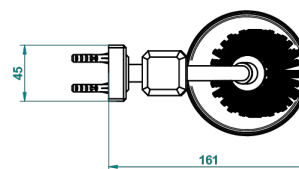

METROPOLIS CLEAR CRYSTAL WITH LEVER HANDLES

A2B-4720

Wall mounted toilet brush holder

24093

15/12/2015

CHARACTERISTIC

- Métropolis Clear crystal with lever handles
- Wall mounted toilet brush holder

AVAILABLE FINITIONS

Black ceram - D30

Blush PVD - H62

Brass color PVD - H49

Brown bronze color PVD - F33

Chrome polished - A02

Chrome polished / gold polished - G02

Gold color PVD - H52

Gold mat - F07

Gold polished - F01

Graphite PVD - H64

Matt Umber PVD - H67

Matt blush PVD - H60

Matt brass color PVD - H50

Matt brown bronze color PVD - F34

Matt chrome (American satin) - C02

Matt gold color PVD - H53

Matt graphite PVD - H65

Matt nickel (American satin) - C01

Matt nickel color PVD - H56

Nickel antique / Sovereign - H28

Nickel color PVD - H55

Nickel polished - B01

Soft gold - F30

Soft matt gold - F31

Umber PVD - H66