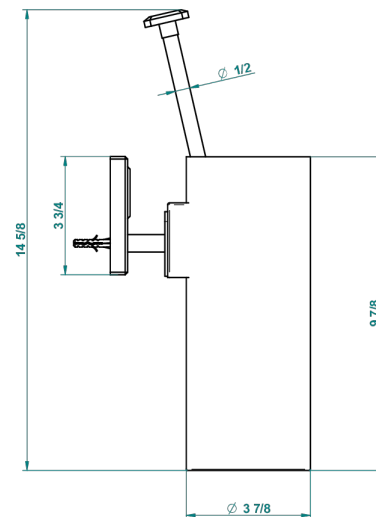

METROPOLIS CLEAR CRYSTAL WITH LEVER HANDLES

A2B-4720

Wall mounted toilet brush holder

24093

15/12/2015

CHARACTERISTIC

- Métropolis Clear crystal with lever handles
- Wall mounted toilet brush holder

AVAILABLE FINITIONS

Black ceram - D30
Blush PVD - H62
Brass color PVD - H49
Brown bronze color PVD - F33
Chrome polished - A02
Chrome polished / gold polished - G02

Gold color PVD - H52
Gold mat - F07
Gold polished - F01
Graphite PVD - H64
Matt Umber PVD - H67
Matt blush PVD - H60

Matt brass color PVD - H50
Matt brown bronze color PVD - F34
Matt chrome (American satin) - C02
Matt gold color PVD - H53
Matt graphite PVD - H65
Matt nickel (American satin) - C01

Matt nickel color PVD - H56
Nickel antique / Sovereign - H28
Nickel color PVD - H55
Nickel polished - B01
Soft gold - F30
Soft matt gold - F31

Umber PVD - H66