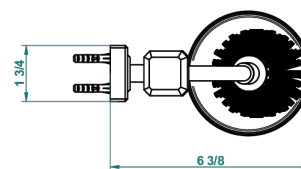

METROPOLIS CLEAR CRYSTAL WITH LEVER HANDLES

A2B-4720

Wall mounted toilet brush holder

24093

15/12/2015

CHARACTERISTIC

- Métropolis Clear crystal with lever handles
- Wall mounted toilet brush holder

AVAILABLE FINITIONS

Black ceram - D30
Blush PVD - H62
Brass color PVD - H49
Brown bronze color PVD - F33
Chrome polished - A02
Chrome polished / gold polished - G02

Gold color PVD - H52
Gold mat - F07
Gold polished - F01
Graphite PVD - H64
Matt Umber PVD - H67
Matt blush PVD - H60

Matt brass color PVD - H50
Matt brown bronze color PVD - F34
Matt chrome (American satin) - C02
Matt gold color PVD - H53
Matt graphite PVD - H65
Matt nickel (American satin) - C01

Matt nickel color PVD - H56
Nickel antique / Sovereign - H28
Nickel color PVD - H55
Nickel polished - B01
Soft gold - F30
Soft matt gold - F31

Umber PVD - H66