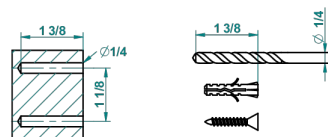

METROPOLIS CLEAR CRYSTAL WITH LEVER HANDLES

A2B-4720

Wall mounted toilet brush holder

24093

15/12/2015

CHARACTERISTIC

- Métropolis Clear crystal with lever handles
- Wall mounted toilet brush holder

AVAILABLE FINITIONS

Black ceram - D30
Blush PVD - H62
Brass color PVD - H49
Brown bronze color PVD - F33
Chrome polished - A02
Chrome polished / gold polished - G02

Gold color PVD - H52
Gold mat - F07
Gold polished - F01
Graphite PVD - H64
Matt Umber PVD - H67
Matt blush PVD - H60

Matt brass color PVD - H50
Matt brown bronze color PVD - F34
Matt chrome (American satin) - C02
Matt gold color PVD - H53
Matt graphite PVD - H65
Matt nickel (American satin) - C01

Matt nickel color PVD - H56
Nickel antique / Sovereign - H28
Nickel color PVD - H55
Nickel polished - B01
Soft gold - F30
Soft matt gold - F31

Umber PVD - H66