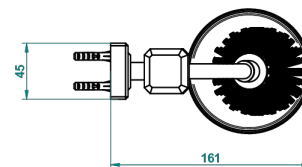

METROPOLIS CLEAR CRYSTAL

A2A-4720

Wall mounted toilet brush holder

THG®
PARIS

24093

15/12/2015

CHARACTERISTIC

- Métropolis Clear crystal
- Wall mounted toilet brush holder

AVAILABLE FINITIONS

Black ceram - D30
Blush PVD - H62
Brass color PVD - H49
Brown bronze color PVD - F33
Chrome polished - A02
Chrome polished / gold polished - G02

Gold color PVD - H52
Gold mat - F07
Gold polished - F01
Graphite PVD - H64
Matt Umber PVD - H67
Matt blush PVD - H60

Matt brass color PVD - H50
Matt brown bronze color PVD - F34
Matt chrome (American satin) - C02
Matt gold color PVD - H53
Matt graphite PVD - H65
Matt nickel (American satin) - C01

Matt nickel color PVD - H56
Nickel antique / Sovereign - H28
Nickel color PVD - H55
Nickel polished - B01
Soft gold - F30
Soft matt gold - F31

Umber PVD - H66