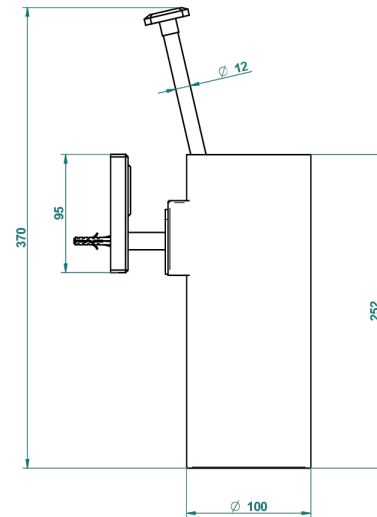

METROPOLIS CLEAR CRYSTAL

A2A-4720

Wall mounted toilet brush holder

THG®
PARIS

24093

15/12/2015

CHARACTERISTIC

- Métropolis Clear crystal
- Wall mounted toilet brush holder

AVAILABLE FINITIONS

Black ceram - D30
Blush PVD - H62
Brass color PVD - H49
Brown bronze color PVD - F33
Chrome polished - A02
Chrome polished / gold polished - G02

Gold color PVD - H52
Gold mat - F07
Gold polished - F01
Graphite PVD - H64
Matt Umber PVD - H67
Matt blush PVD - H60

Matt brass color PVD - H50
Matt brown bronze color PVD - F34
Matt chrome (American satin) - C02
Matt gold color PVD - H53
Matt graphite PVD - H65
Matt nickel (American satin) - C01

Matt nickel color PVD - H56
Nickel antique / Sovereign - H28
Nickel color PVD - H55
Nickel polished - B01
Soft gold - F30
Soft matt gold - F31

Umber PVD - H66