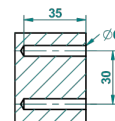

METROPOLIS CLEAR CRYSTAL

A2A-4720

Wall mounted toilet brush holder

THG®
PARIS

24093

15/12/2015

CHARACTERISTIC

- Métropolis Clear crystal
- Wall mounted toilet brush holder

AVAILABLE FINITIONS

Black ceram - D30
Blush PVD - H62
Brass color PVD - H49
Brown bronze color PVD - F33
Chrome polished - A02
Chrome polished / gold polished - G02

Gold color PVD - H52
Gold mat - F07
Gold polished - F01
Graphite PVD - H64
Matt Umber PVD - H67
Matt blush PVD - H60

Matt brass color PVD - H50
Matt brown bronze color PVD - F34
Matt chrome (American satin) - C02
Matt gold color PVD - H53
Matt graphite PVD - H65
Matt nickel (American satin) - C01

Matt nickel color PVD - H56
Nickel antique / Sovereign - H28
Nickel color PVD - H55
Nickel polished - B01
Soft gold - F30
Soft matt gold - F31

Umber PVD - H66