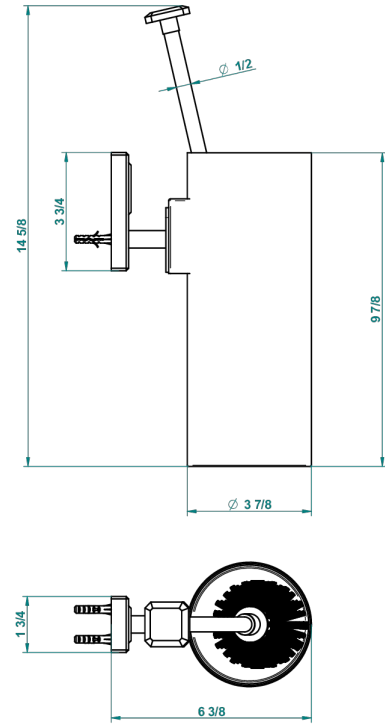

METROPOLIS CLEAR CRYSTAL

A2A-4720

Wall mounted toilet brush holder

THG®
PARIS

24093

15/12/2015

CHARACTERISTIC

- Métropolis Clear crystal
- Wall mounted toilet brush holder

AVAILABLE FINITIONS

Black ceram - D30
Blush PVD - H62
Brass color PVD - H49
Brown bronze color PVD - F33
Chrome polished - A02
Chrome polished / gold polished - G02

Gold color PVD - H52
Gold mat - F07
Gold polished - F01
Graphite PVD - H64
Matt Umber PVD - H67
Matt blush PVD - H60

Matt brass color PVD - H50
Matt brown bronze color PVD - F34
Matt chrome (American satin) - C02
Matt gold color PVD - H53
Matt graphite PVD - H65
Matt nickel (American satin) - C01

Matt nickel color PVD - H56
Nickel antique / Sovereign - H28
Nickel color PVD - H55
Nickel polished - B01
Soft gold - F30
Soft matt gold - F31

Umber PVD - H66