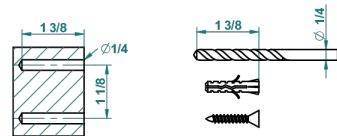

METROPOLIS CLEAR CRYSTAL

A2A-4720

Wall mounted toilet brush holder

THG®
PARIS

24093

15/12/2015

CHARACTERISTIC

- Métropolis Clear crystal
- Wall mounted toilet brush holder

AVAILABLE FINITIONS

Black ceram - D30
Blush PVD - H62
Brass color PVD - H49
Brown bronze color PVD - F33
Chrome polished - A02
Chrome polished / gold polished - G02

Gold color PVD - H52
Gold mat - F07
Gold polished - F01
Graphite PVD - H64
Matt Umber PVD - H67
Matt blush PVD - H60

Matt brass color PVD - H50
Matt brown bronze color PVD - F34
Matt chrome (American satin) - C02
Matt gold color PVD - H53
Matt graphite PVD - H65
Matt nickel (American satin) - C01

Matt nickel color PVD - H56
Nickel antique / Sovereign - H28
Nickel color PVD - H55
Nickel polished - B01
Soft gold - F30
Soft matt gold - F31

Umber PVD - H66