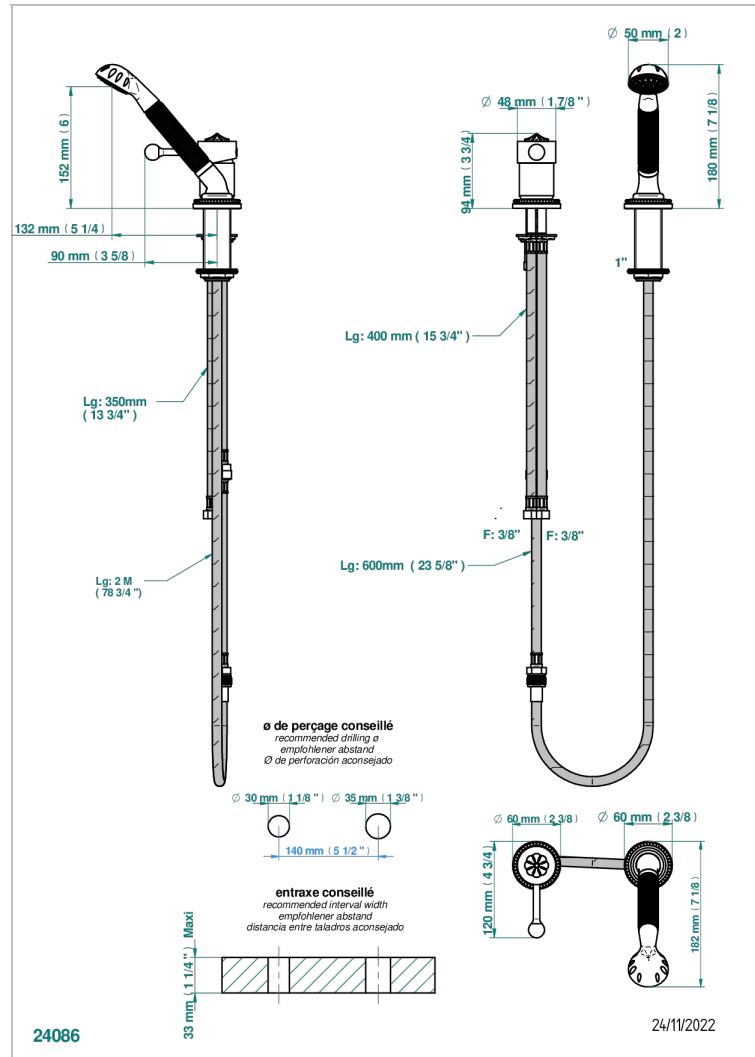

# AMOUR DE TRIANON

G24-6523/60A

Rim mounted ceramic mixer with handshower

## CHARACTERISTIC

- Amour de Trianon
- Rim mounted ceramic mixer with handshower

## TECHNICAL SPECS

- Recommandé : 3 bars (max. 5 bars) - Advised : 43,5 psi (max. 72 psi)
- 9,5 l/min à 3 bars (2.5 gpm at 43.5 psi)

Varnished matt antique red copper (color finish) - H07