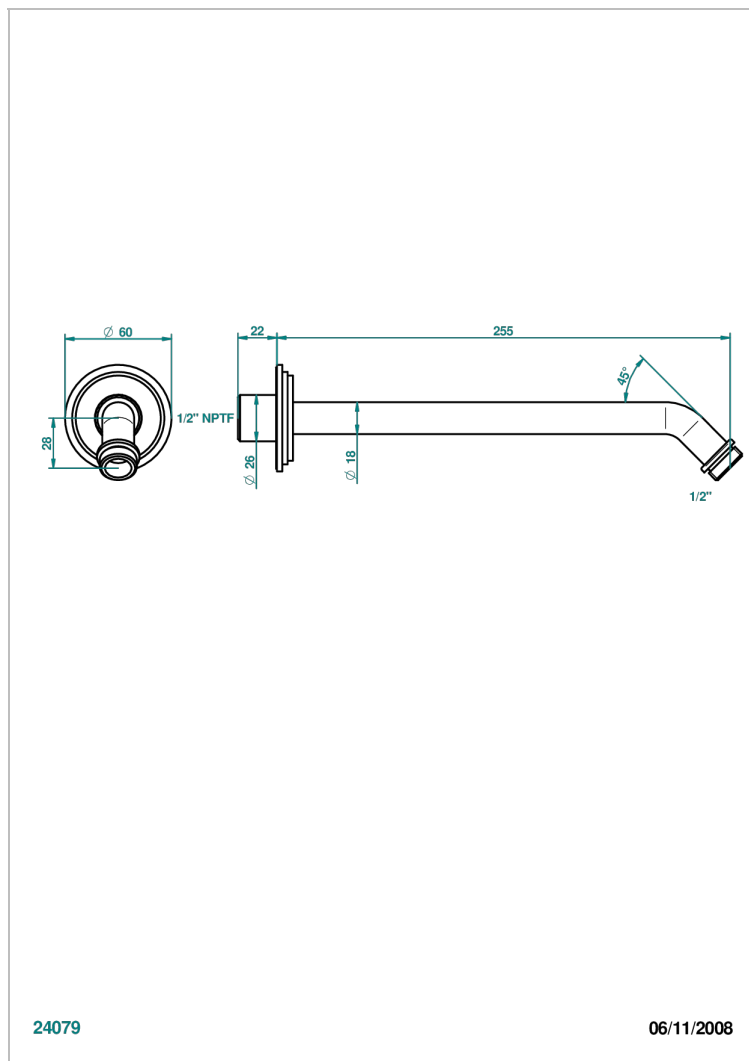

FAUBOURG METAL WITH LEVER HANDLES

G2U-84/US

Horizontal shower arm, 45°, lg: 10"

CHARACTERISTIC

- Faubourg Metal with lever handles
- Horizontal shower arm, 45°, lg: 10"

AVAILABLE FINITIONS

Black ceram - D30