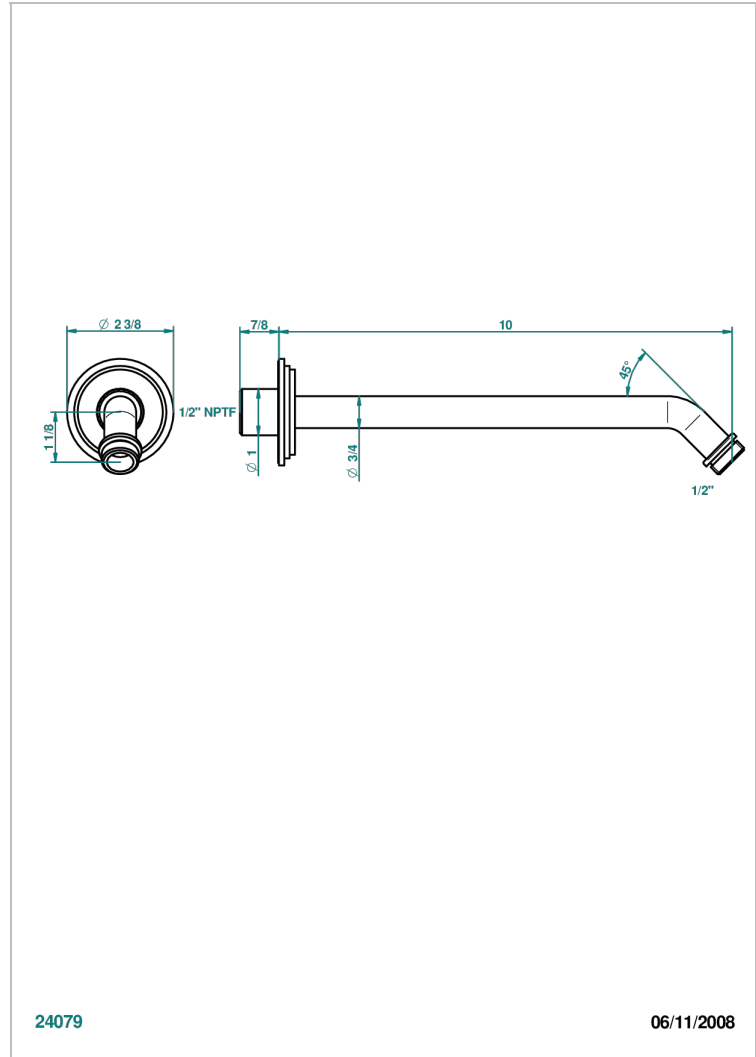

FAUBOURG METAL

G2T-84/US

Horizontal shower arm, 45°, lg: 10"

24079

06/11/2008

CHARACTERISTIC

- Faubourg Metal
- Horizontal shower arm, 45°, lg: 10"

AVAILABLE FINITIONS