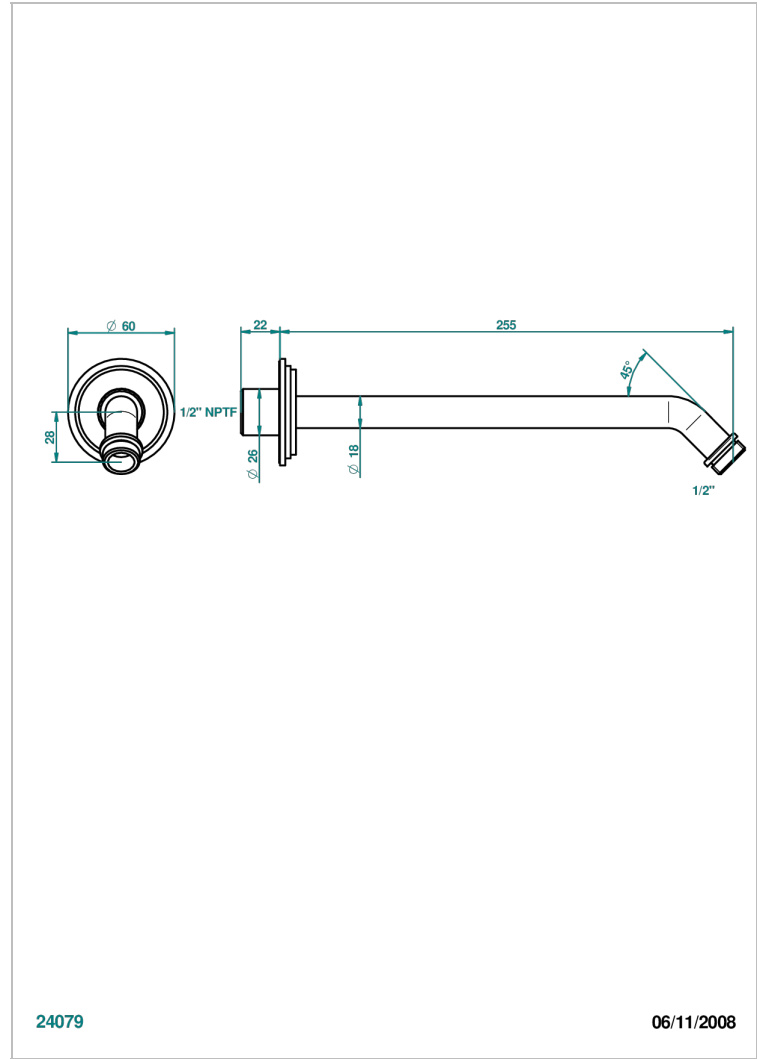

# FAUBOURG BLACK PORCELAIN WITH LEVER HANDLES

G2M-84/US

Horizontal shower arm, 45°, lg: 10"

## CHARACTERISTIC

- Faubourg Black Porcelain with lever handles
- Horizontal shower arm, 45°, lg: 10"