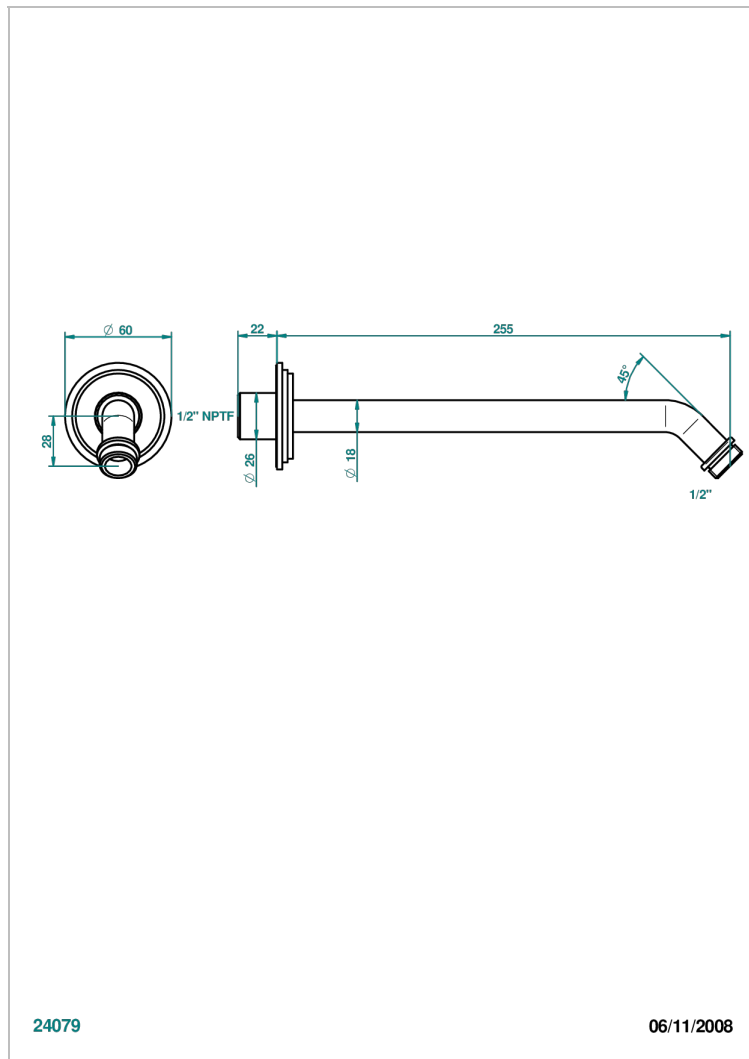

FAUBOURG BLACK PORCELAIN

G2L-84/US

Horizontal shower arm, 45°, lg: 10"

24079

06/11/2008

CHARACTERISTIC

- Faubourg Black Porcelain
- Horizontal shower arm, 45°, lg: 10"

AVAILABLE FINITIONS