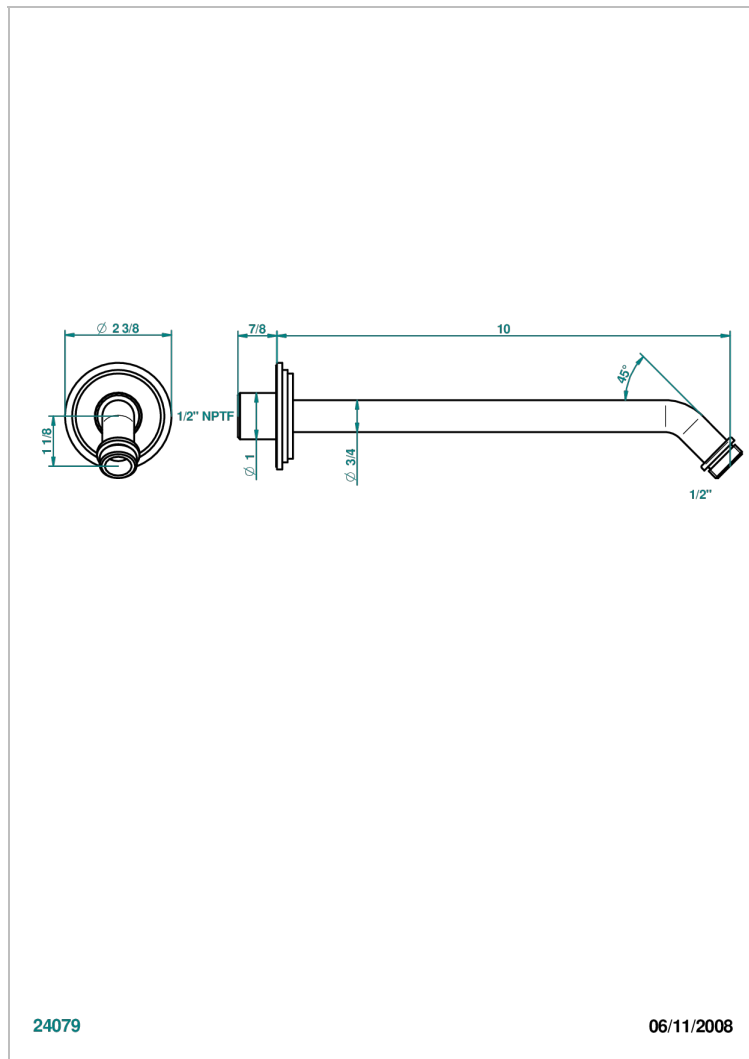

FAUBOURG BLACK PORCELAIN

G2L-84/US

Horizontal shower arm, 45°, lg: 10"

24079

06/11/2008

CHARACTERISTIC

- Faubourg Black Porcelain
- Horizontal shower arm, 45°, lg: 10"

AVAILABLE FINITIONS