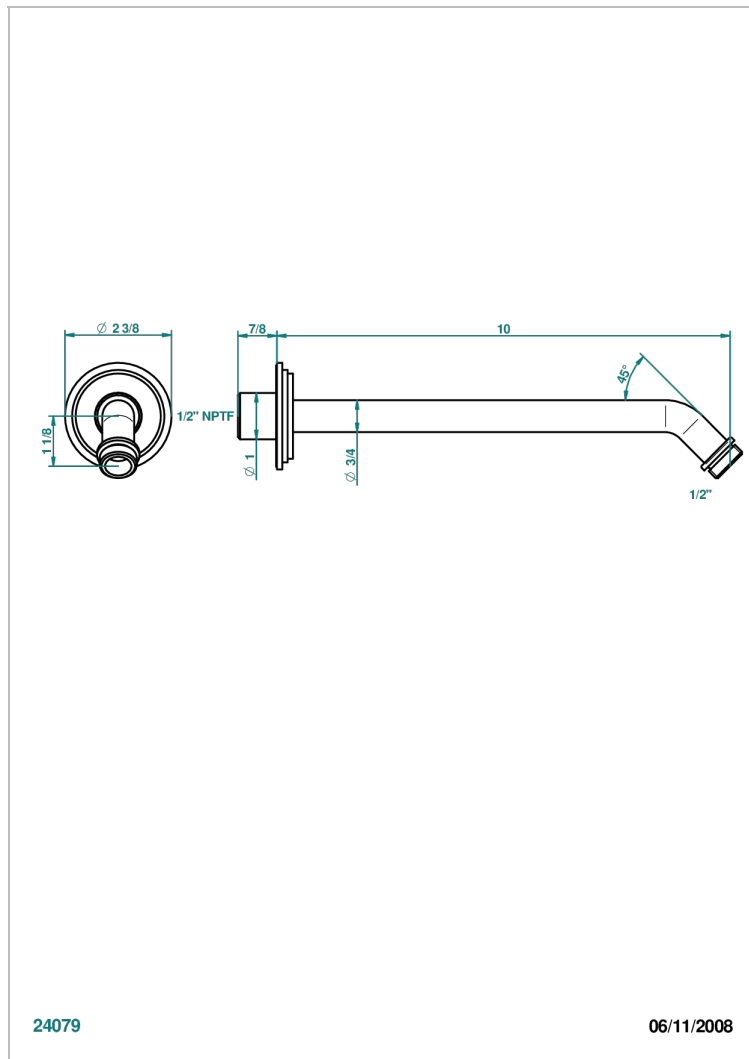

FAUBOURG WHITE PORCELAIN

G2K-84/US

Horizontal shower arm, 45°, lg: 10"

CHARACTERISTIC

- Faubourg White Porcelain
- Horizontal shower arm, 45°, lg: 10"

AVAILABLE FINITIONS

Black ceram - D30
Blush PVD - H62
Brass color PVD - H49
Brown bronze color PVD - F33
Chrome polished - A02
Chrome polished / gold polished - G02