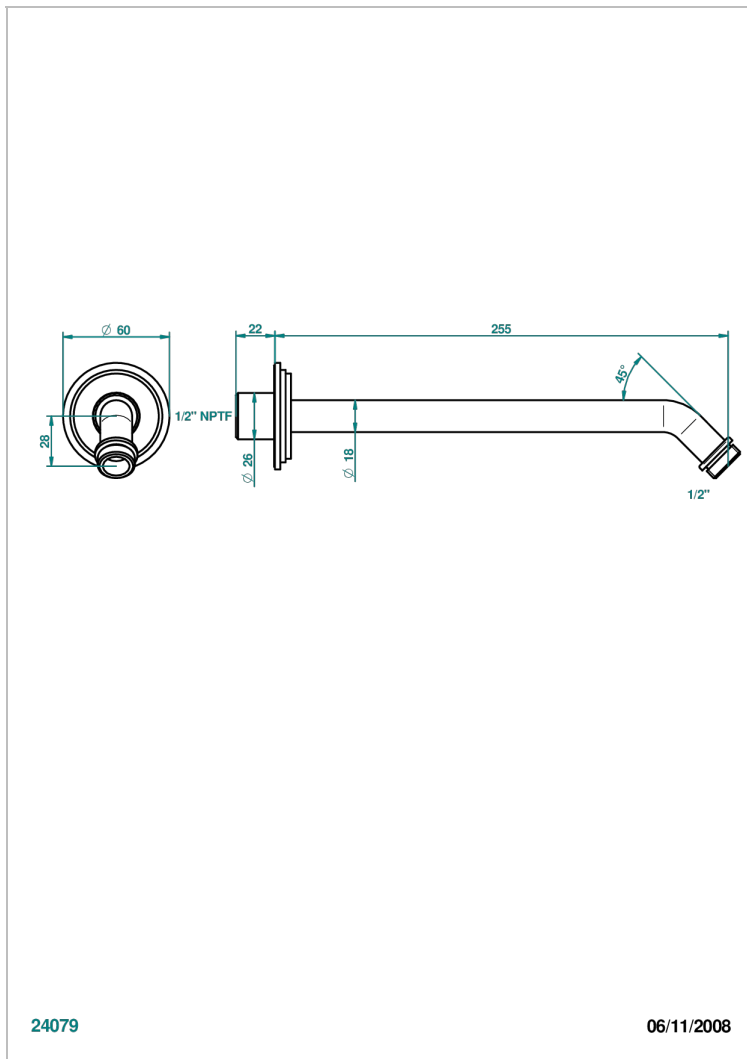

# FAUBOURG WHITE PORCELAIN WITH LEVER HANDLES

G2J-84/US

Horizontal shower arm, 45°, lg: 10"

## CHARACTERISTIC

- Faubourg White Porcelain with lever handles
- Horizontal shower arm, 45°, lg: 10"