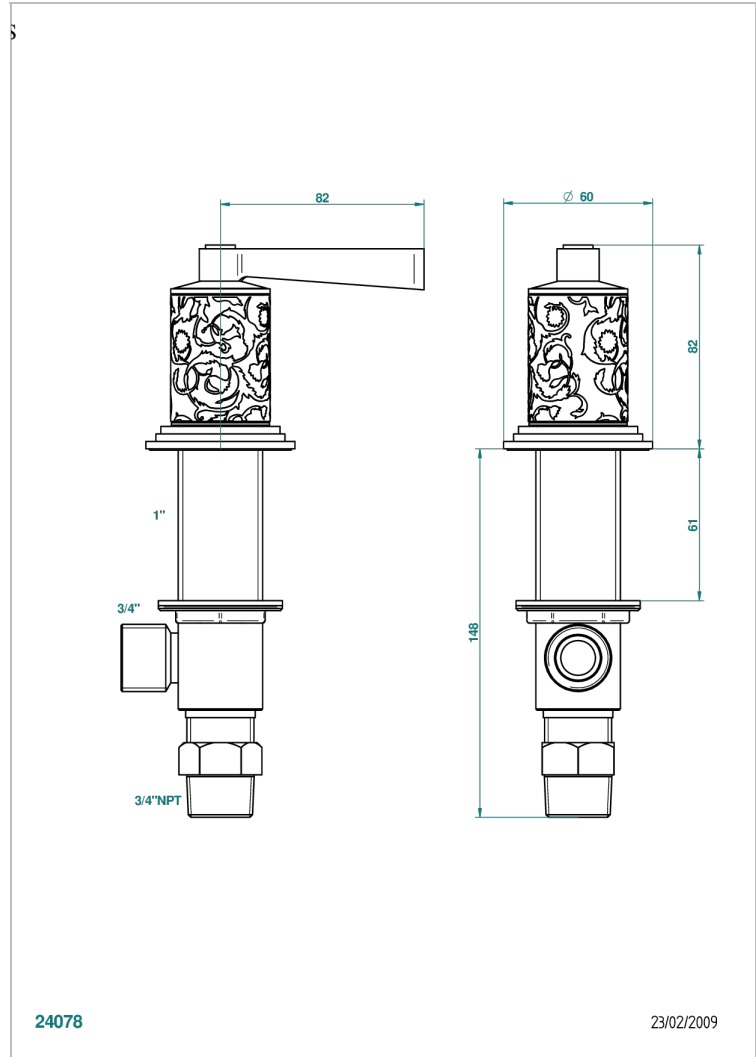

# FROUFROU WITH LEVER HANDLES

G2P-36/CUS

3/4" deck valve with trim - Cold