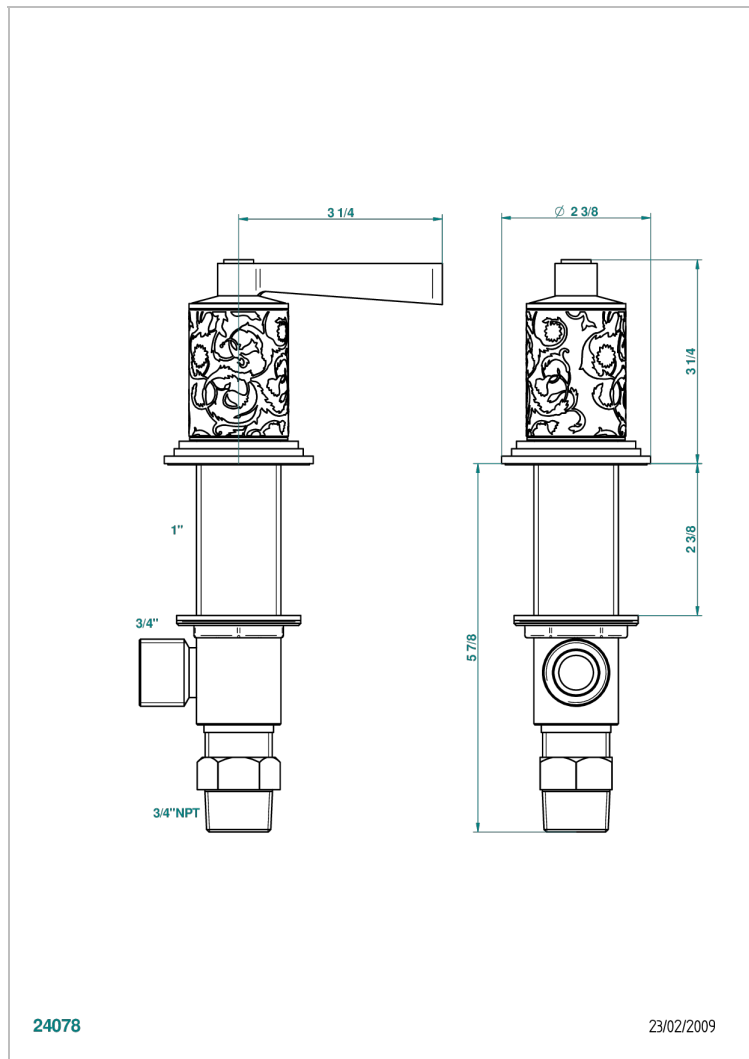

FROUFROU WITH LEVER HANDLES

G2P-36/CUS

3/4" deck valve with trim - Cold

THG[®]
PARIS

CHARACTERISTIC

- ASME : ASME A112.18.1-2011/CSA B125.1-11

STANDARDS

AVAILABLE FINITIONS