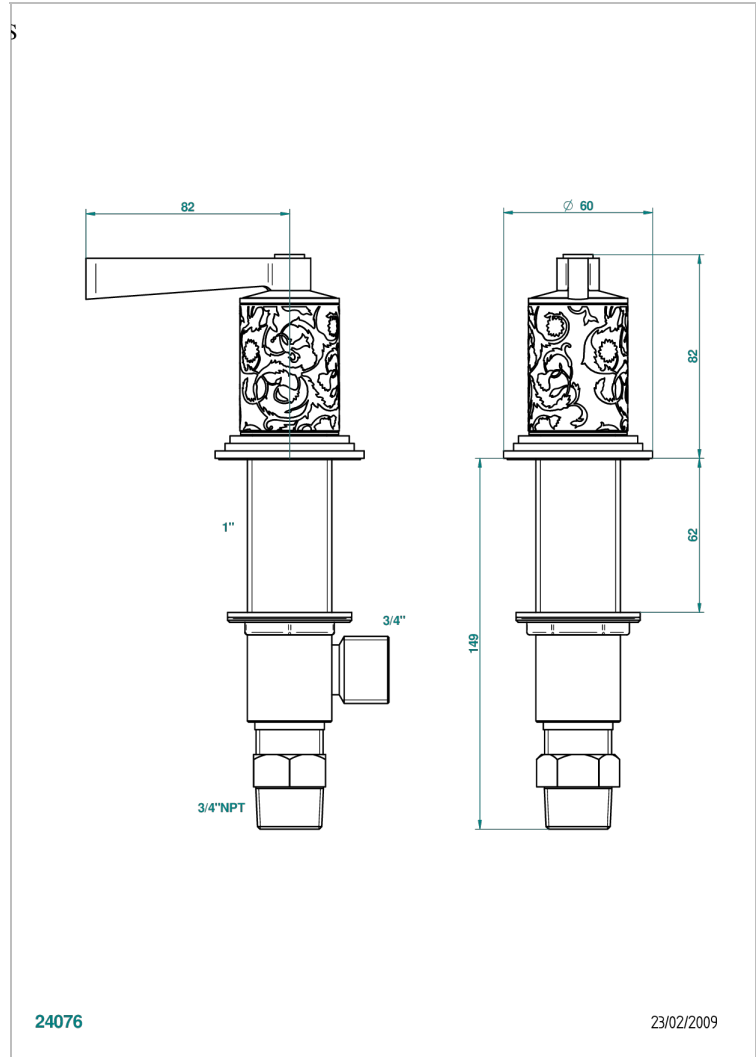

# FROUFROU WITH LEVER HANDLES

G2P-36/HUS

3/4" deck valve with trim - Hot