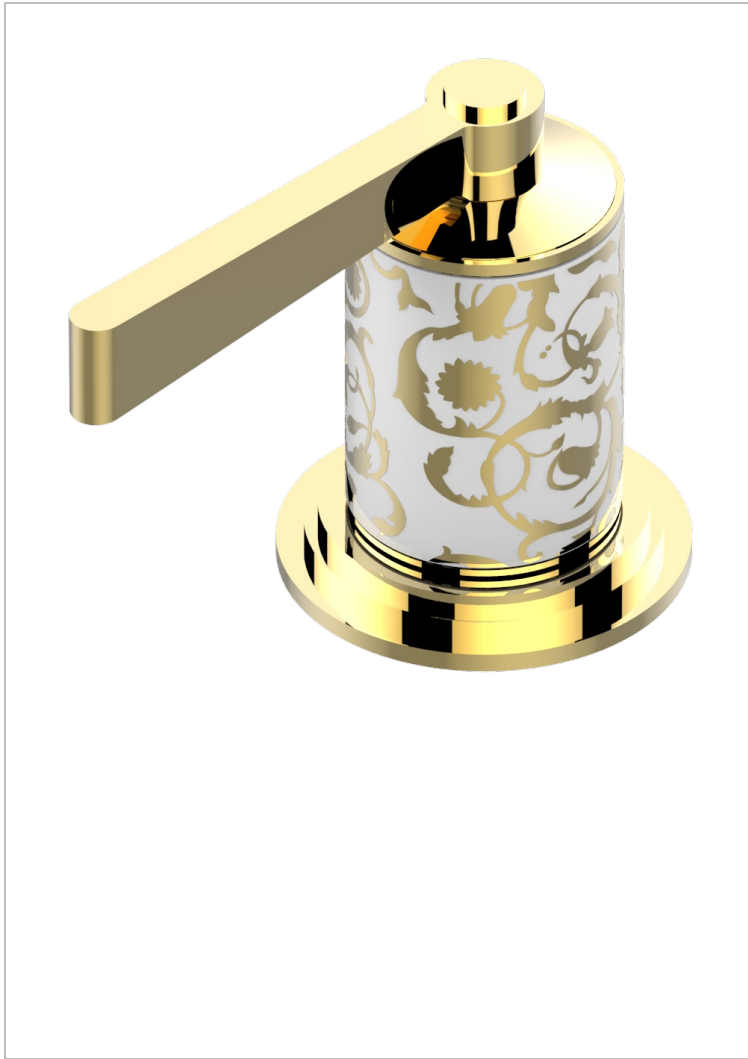

FROUFROU WITH LEVER HANDLES

G2P-36/HUS

3/4" deck valve with trim - Hot

CHARACTERISTIC

- ASME : ASME A112.18.1-2011/CSA B125.1-11

STANDARDS

AVAILABLE FINITIONS

Black ceram - D30
Blush PVD - H62
Brass color PVD - H49
Brown bronze color PVD - F33
Chrome polished - A02
Chrome polished / gold polished - G02

Gold color PVD - H52
Gold mat - F07
Gold polished - F01
Graphite PVD - H64
Matt Umber PVD - H67
Matt blush PVD - H60

Matt brass color PVD - H50
Matt brown bronze color PVD - F34
Matt chrome (American satin) - C02
Matt gold color PVD - H53
Matt graphite PVD - H65
Matt nickel (American satin) - C01

Matt nickel color PVD - H56
Nickel antique / Sovereign - H28
Nickel color PVD - H55
Nickel polished - B01
Soft gold - F30
Soft matt gold - F31

Umber PVD - H66