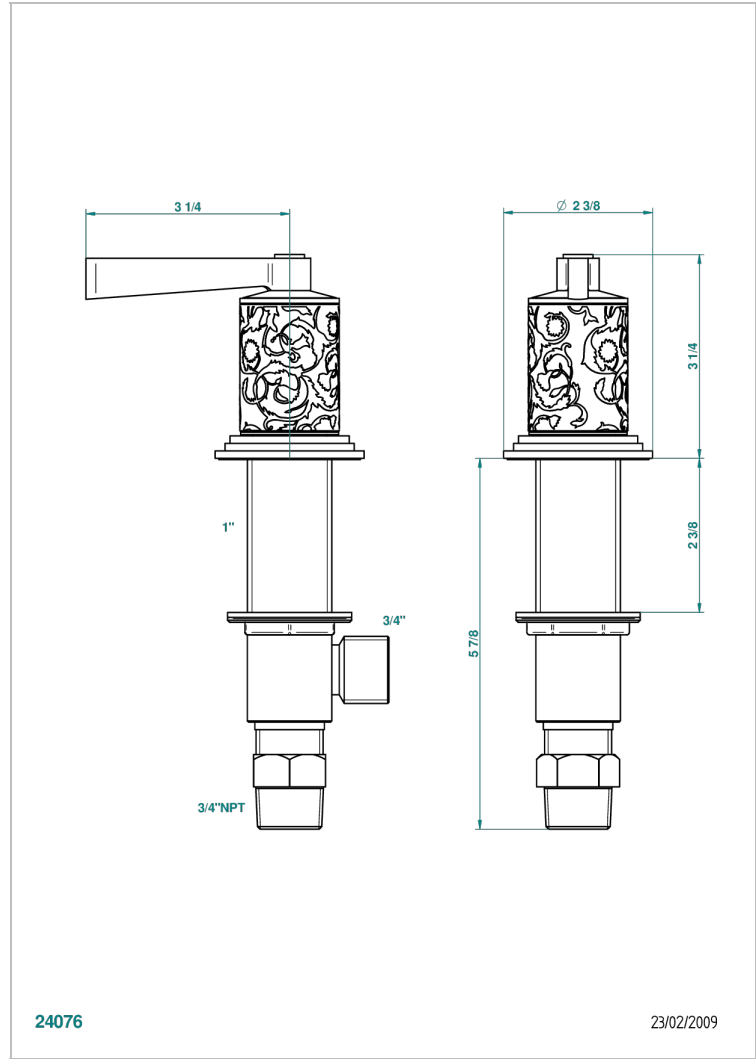

FROUFROU WITH LEVER HANDLES

G2P-36/HUS

3/4" deck valve with trim - Hot

CHARACTERISTIC

- ASME : ASME A112.18.1-2011/CSA B125.1-11

STANDARDS

AVAILABLE FINITIONS

Black ceram - D30
Blush PVD - H62
Brass color PVD - H49
Brown bronze color PVD - F33
Chrome polished - A02
Chrome polished / gold polished - G02

Matt nickel color PVD - H56
Nickel antique / Sovereign - H28
Nickel color PVD - H55
Nickel polished - B01
Soft gold - F30
Soft matt gold - F31

Umber PVD - H66