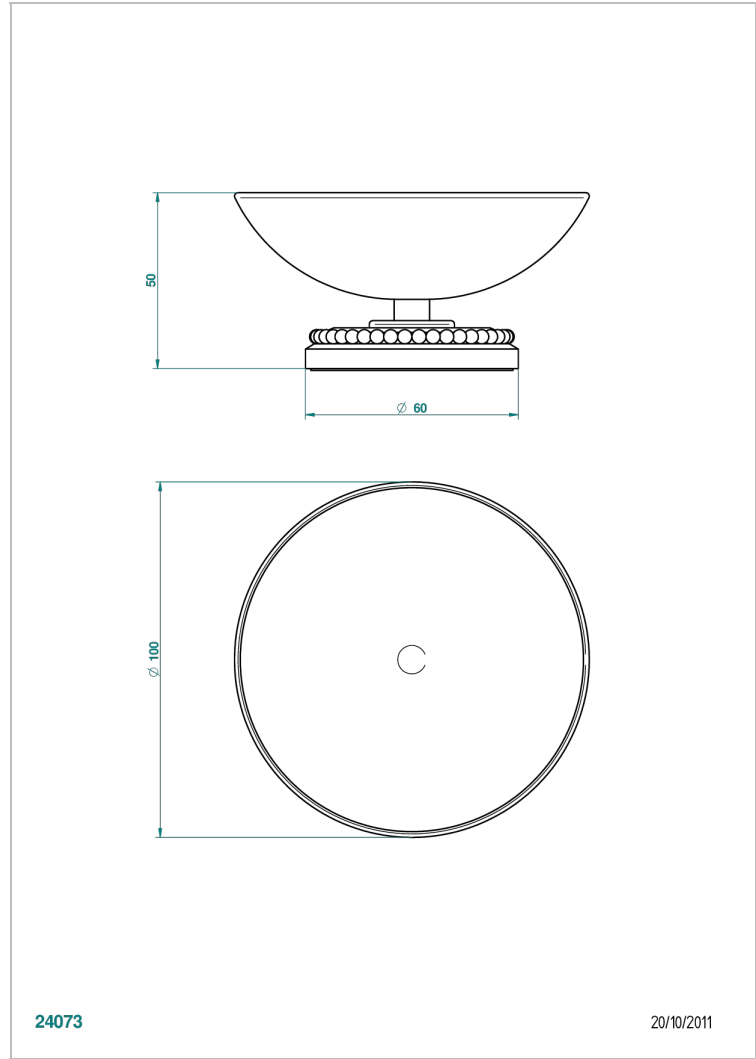

MONTE CARLO, WHITE GOLD PORCELAIN

U8C-544

Soap dish, freestanding , 4" diameter

THG[®]
PARIS

24073

20/10/2011

CHARACTERISTIC

- Monte Carlo, white gold porcelain
- Soap dish, freestanding , 4" diameter

AVAILABLE FINITIONS

Black ceram - D30
Chrome polished - A02
Chrome polished / gold polished - G02
Copper antique matt, coated - H07
Gold mat - F07
Gold polished - F01

Light coated bronze - D01
Matt chrome (American satin) - C02
Matt nickel (American satin) - C01
Nickel antique / Sovereign - H28
Nickel polished - B01
Soft gold - F30