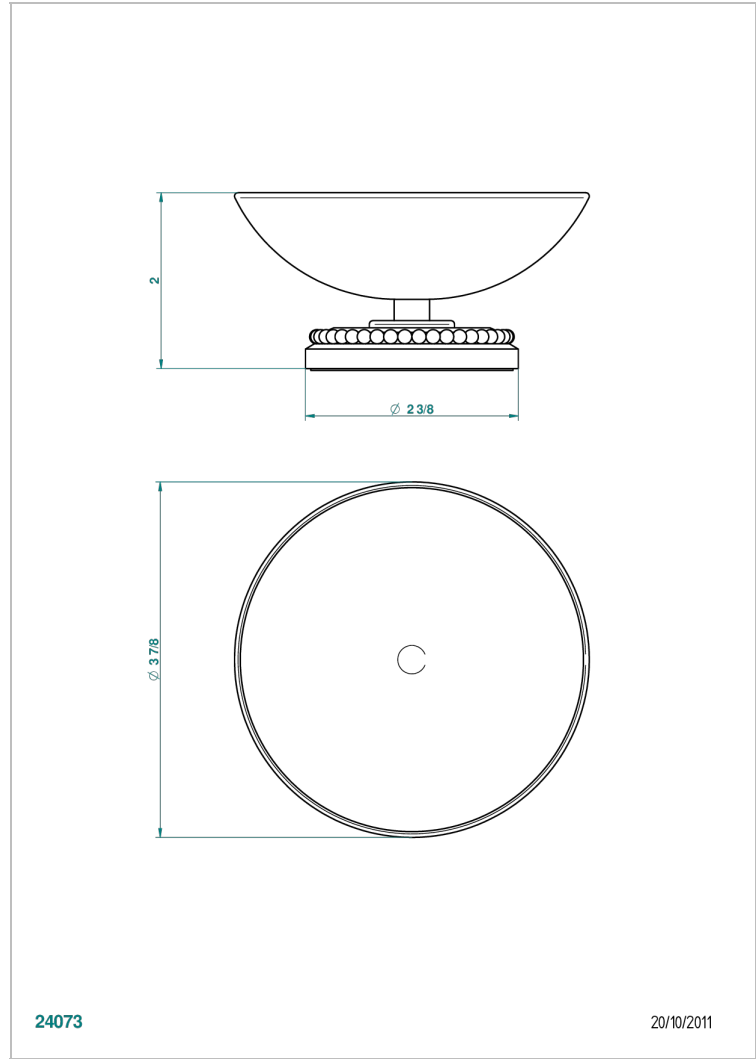

# MONTE CARLO, WHITE GOLD PORCELAIN

U8C-544

Soap dish, freestanding , 4" diameter

THG<sup>®</sup>  
PARIS

24073

20/10/2011

## CHARACTERISTIC

- Monte Carlo, white gold porcelain
- Soap dish, freestanding , 4" diameter