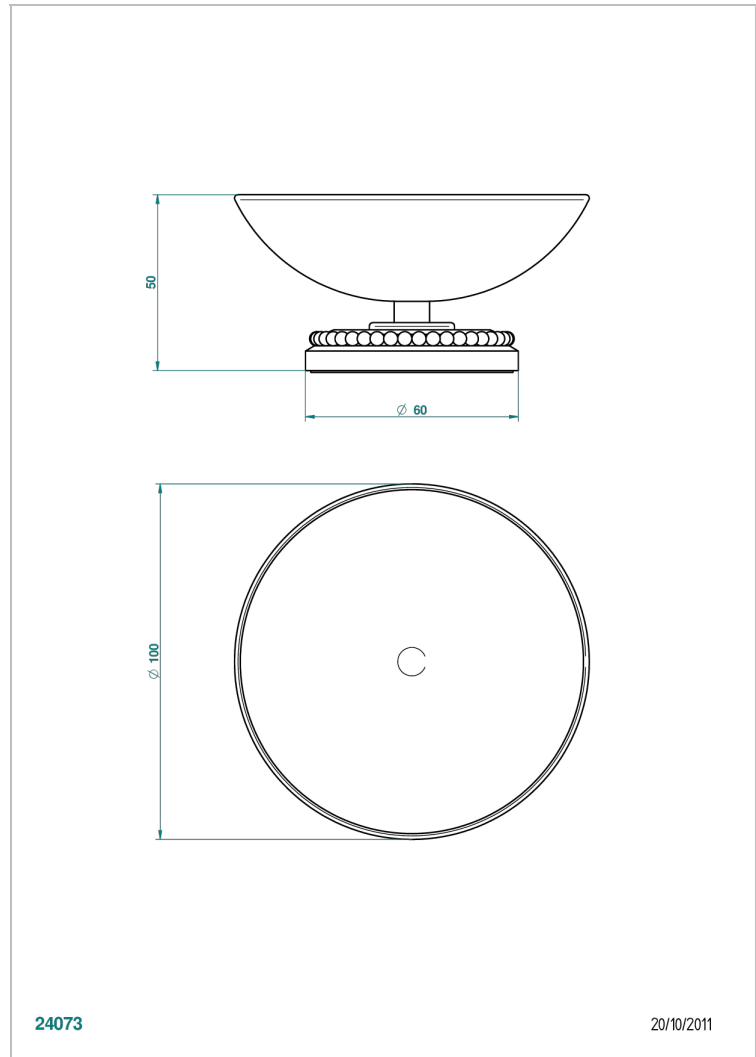

# MONTE CARLO, WHITE GOLD PORCELAIN

U8C-544

Soap dish on stand, ø 100 mm

THG<sup>®</sup>  
PARIS

24073

20/10/2011

## CHARACTERISTIC

- Monte Carlo, white gold porcelain
- Soap dish on stand, ø 100 mm

Varnished matt antique red copper (color finish) - H07