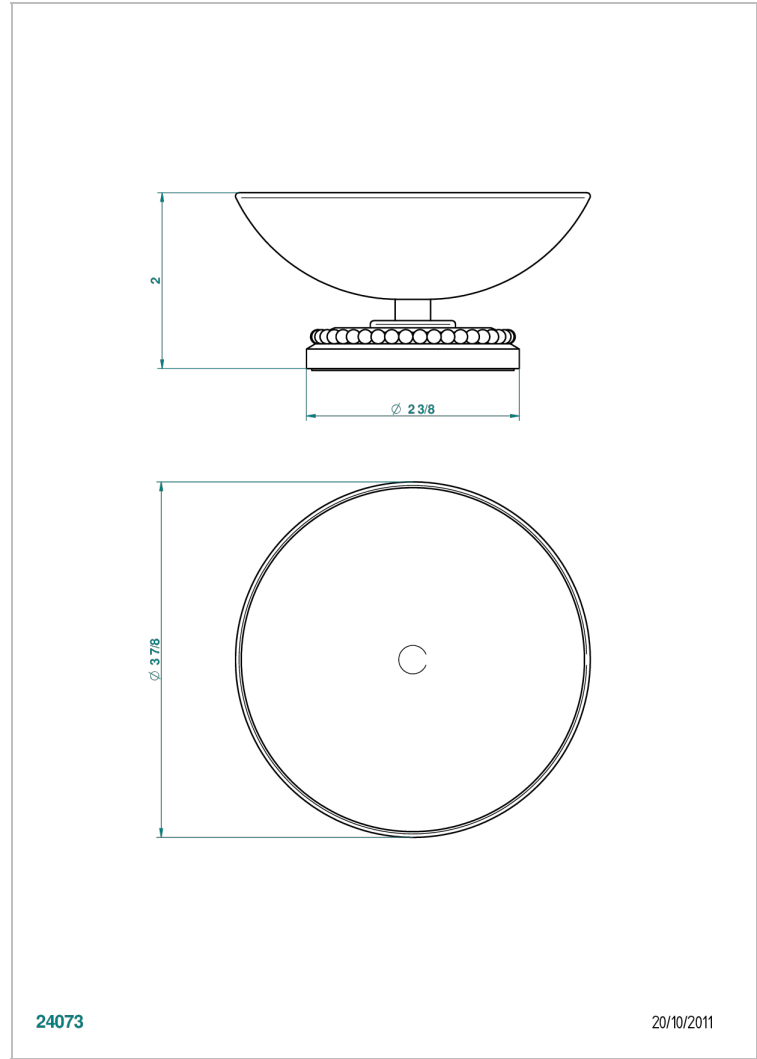

MONTE CARLO, WHITE GOLD PORCELAIN

U8C-544

Soap dish on stand, \varnothing 100 mm

THG[®]
PARIS

CHARACTERISTIC

- Monte Carlo, white gold porcelain
- Soap dish on stand, \varnothing 100 mm

AVAILABLE FINITIONS

Antique nickel - H28
Black ceram - D30
Lacquered light bronze - D01
Matt chrome - C02
Matt gold - F07
Matt nickel (color finish) - C01