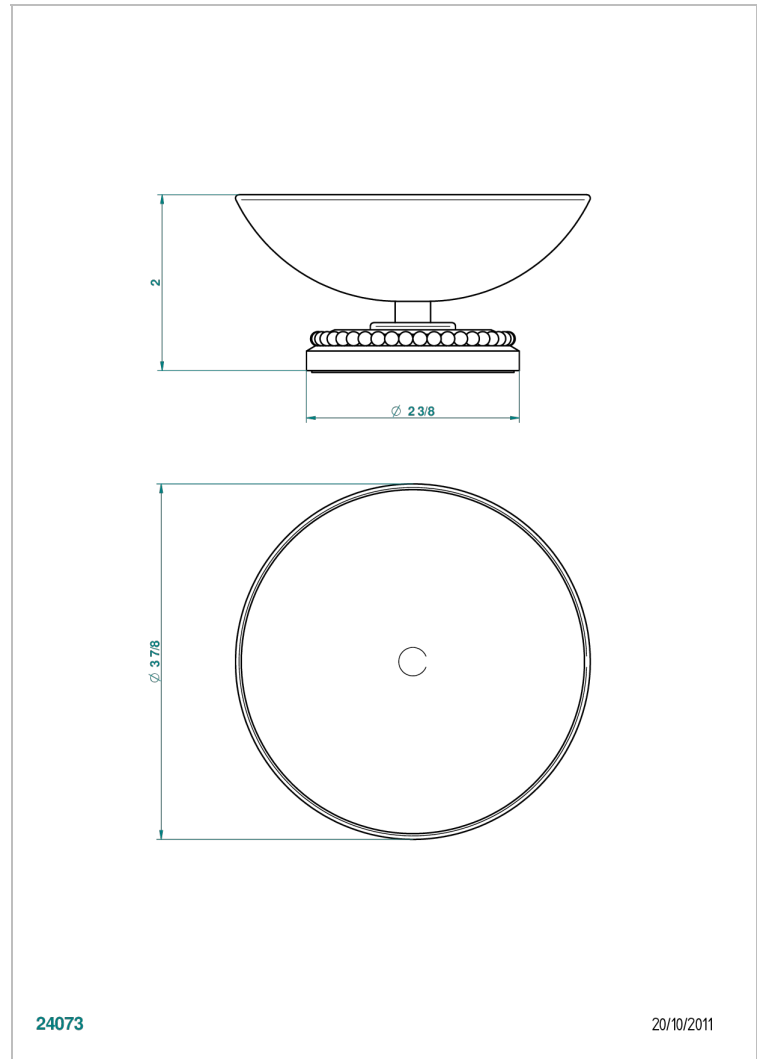

MONTE CARLO, GOLD PORCELAIN

U8B-544

Soap dish on stand, \varnothing 100 mm

THG[®]
PARIS

CHARACTERISTIC

- Monte Carlo, gold porcelain
- Soap dish on stand, \varnothing 100 mm

AVAILABLE FINITIONS

Antique nickel - H28
Black ceram - D30
Lacquered light bronze - D01
Matt chrome - C02
Matt gold - F07
Matt nickel (color finish) - C01