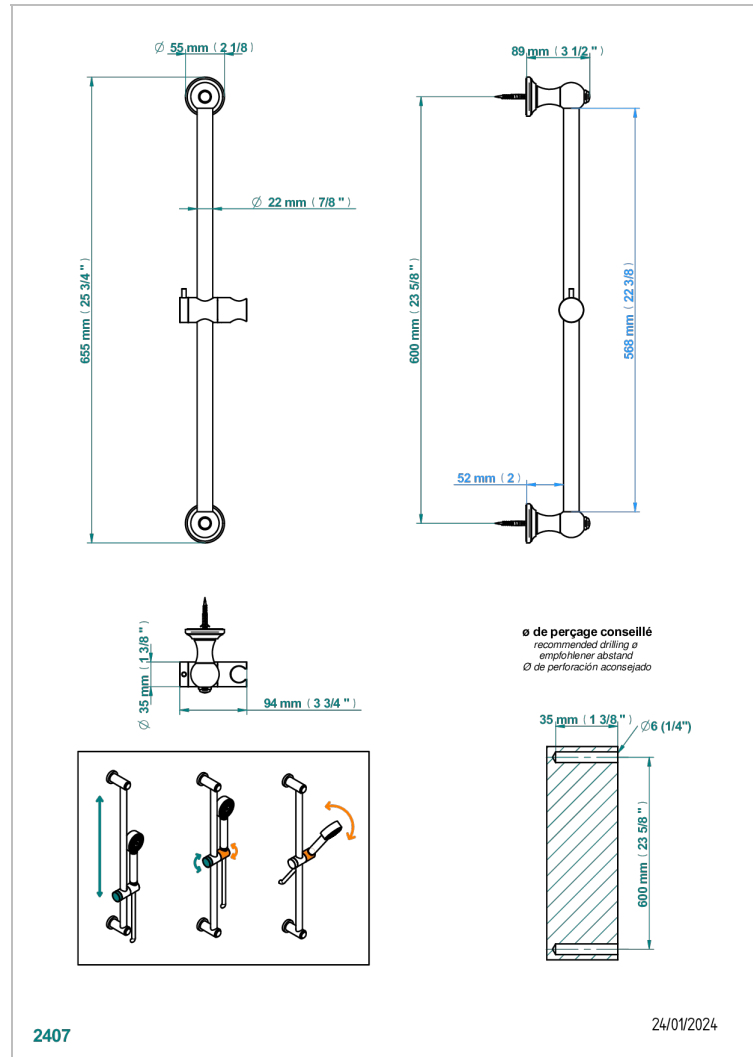

# CHARLESTON WITH LEVER

G75-258

Slide bar and hook

## CHARACTERISTIC

- Charleston with lever
- Slide bar and hook