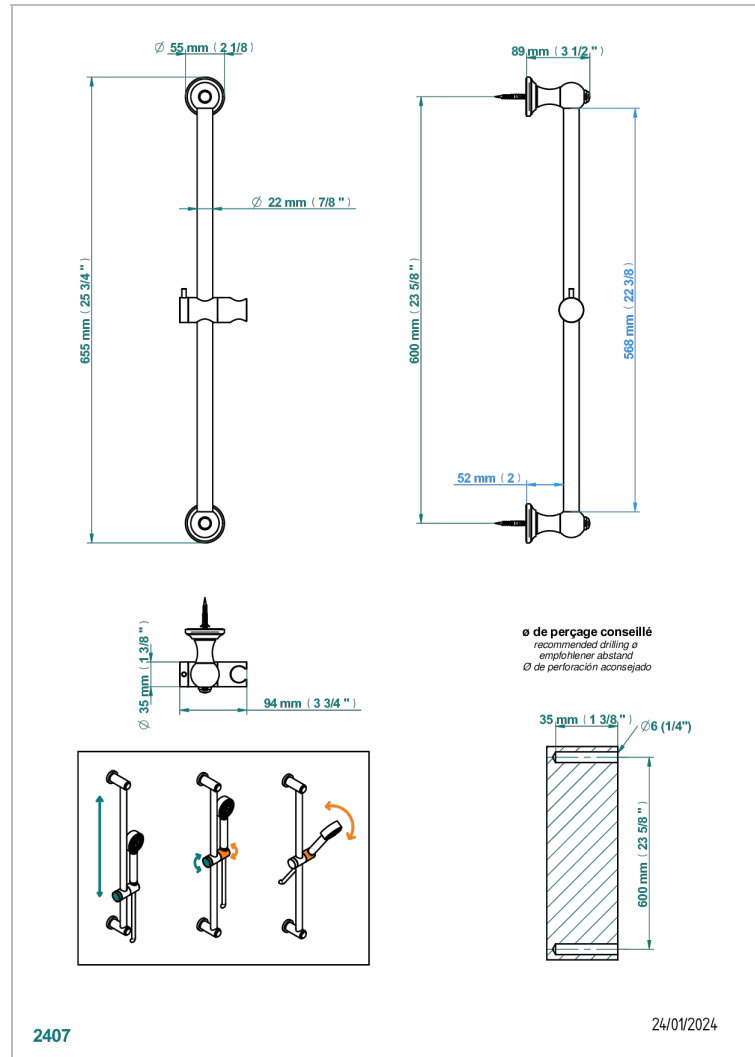

CHARLESTON WITH SMOOTH METAL LEVER HANDLES

G3N-258

60 cm SLIDE BAR AND HOOK

CHARACTERISTIC

- Charleston with smooth metal lever handles
- 60 cm SLIDE BAR AND HOOK

AVAILABLE FINITIONS

Black ceram - D30
Blush PVD - H62
Brass color PVD - H49
Brown bronze color PVD - F33
Chrome polished - A02
Chrome polished / gold polished - G02