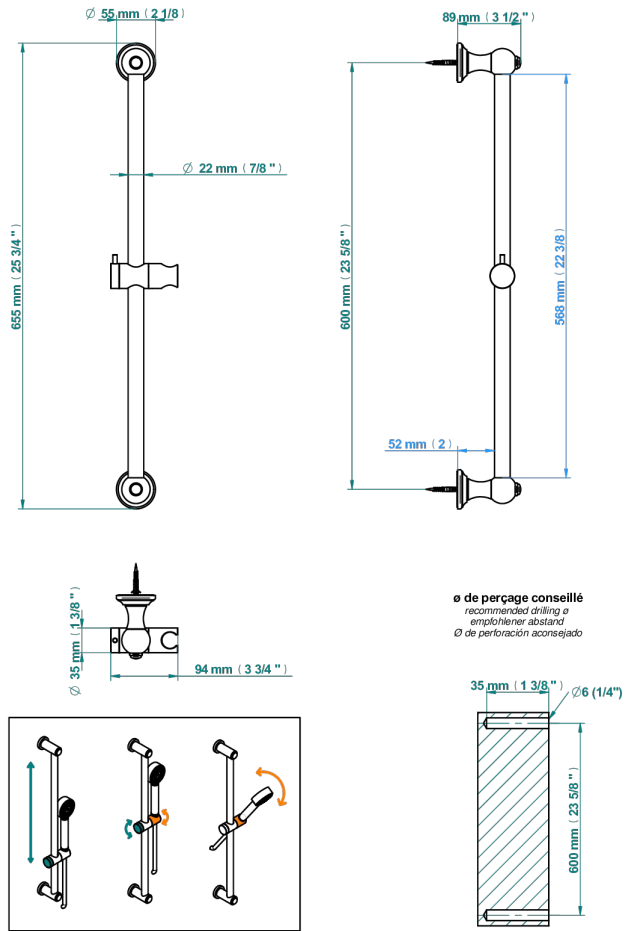

# 1900

G25-258

60 cm SLIDE BAR AND HOOK

2407

24/01/2024

## CHARACTERISTIC

- 1900
- 60 cm SLIDE BAR AND HOOK