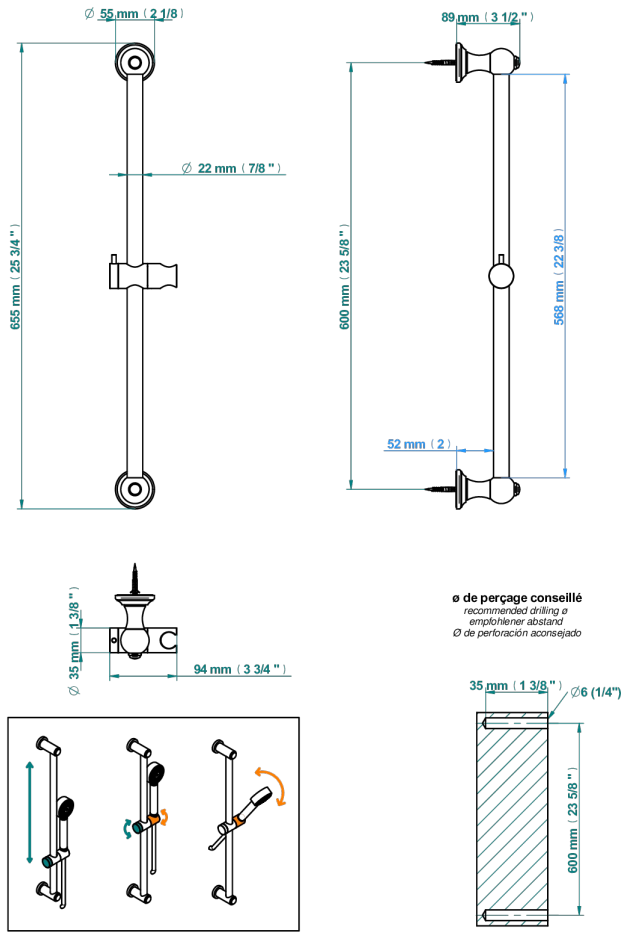

1900

G25-258

Slide bar and hook

2407

24/01/2024

CHARACTERISTIC

- 1900
- Slide bar and hook

AVAILABLE FINITIONS