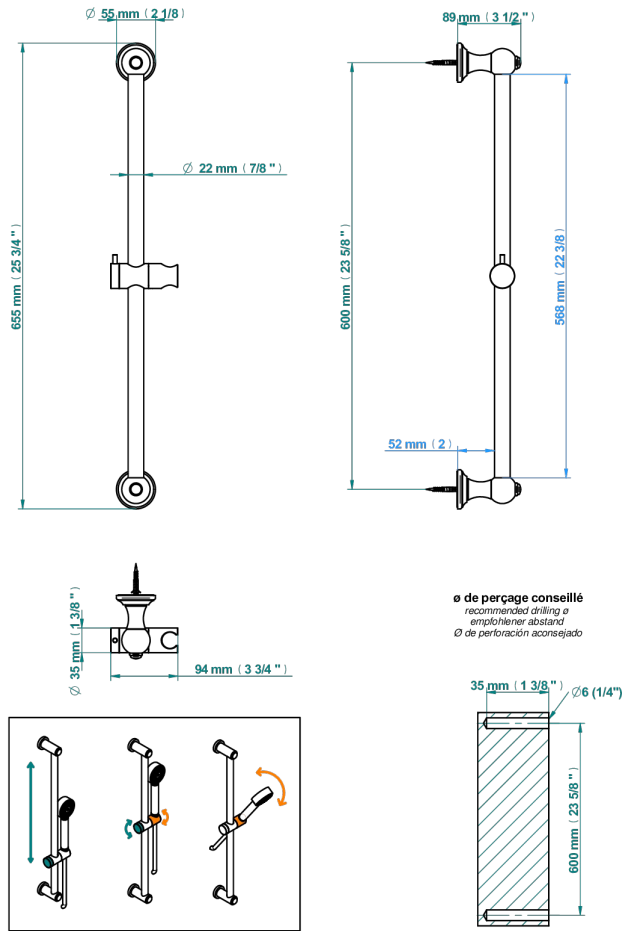

1900

G25-258

Slide bar and hook

2407

24/01/2024

CHARACTERISTIC

- 1900
- Slide bar and hook

AVAILABLE FINITIONS