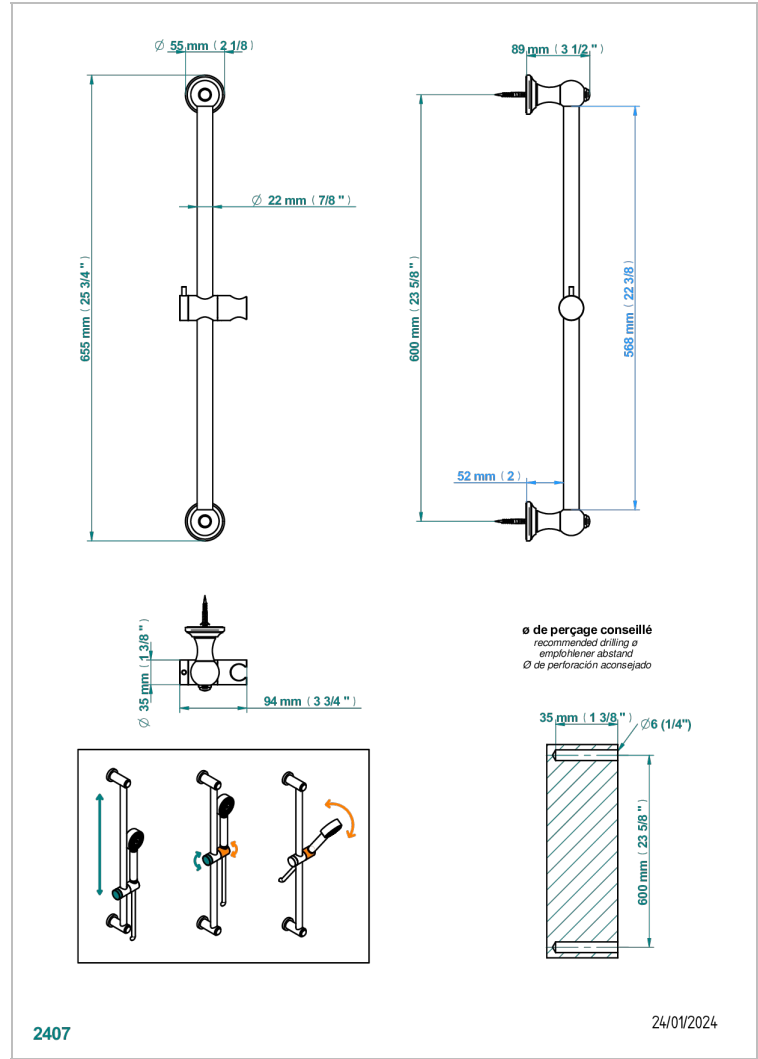

BROADWAY WITH WHITE PORCELAIN LEVER HANDLES

A04-258

60 cm SLIDE BAR AND HOOK

CHARACTERISTIC

- Broadway with white porcelain lever handles
- 60 cm SLIDE BAR AND HOOK

AVAILABLE FINITIONS

Black ceram - D30
Blush PVD - H62
Brass color PVD - H49
Brown bronze color PVD - F33
Chrome polished - A02
Chrome polished / gold polished - G02