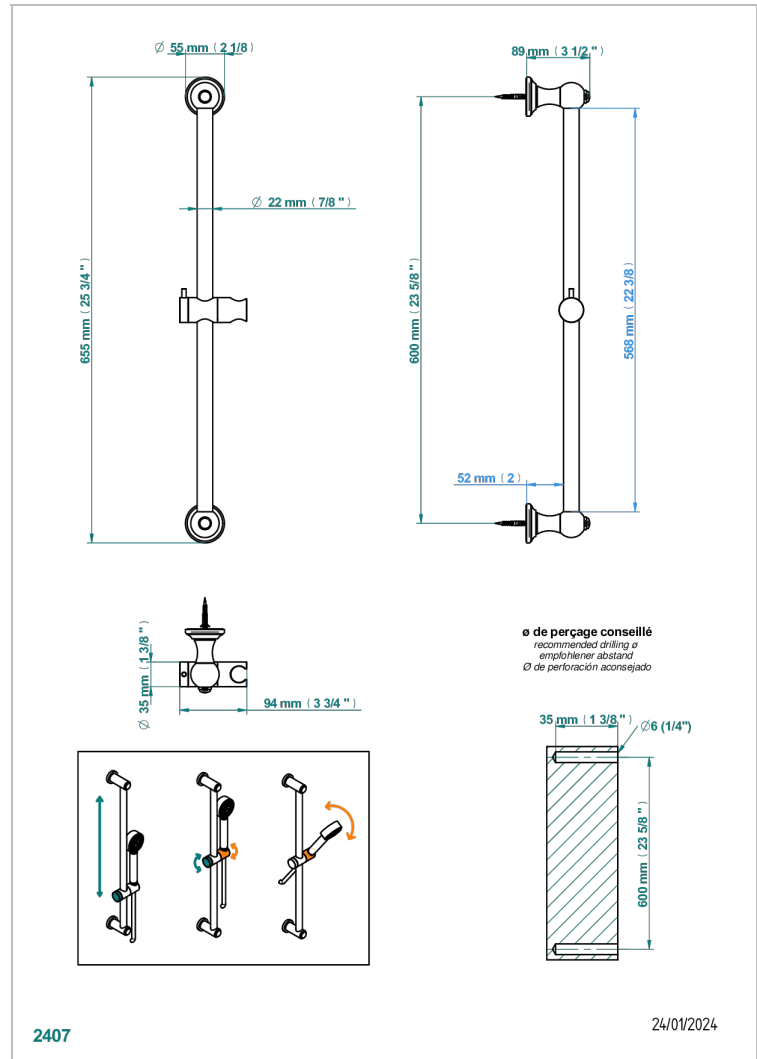

BROADWAY WITH LEVER

A04-258

Slide bar and hook

CHARACTERISTIC

- Broadway with Lever
- Slide bar and hook

AVAILABLE FINITIONS

Antique nickel - H28
Black ceram - D30
Blush PVD - H62
Brass color PVD - H49
Brown bronze color PVD - F33
Gold color PVD - H52