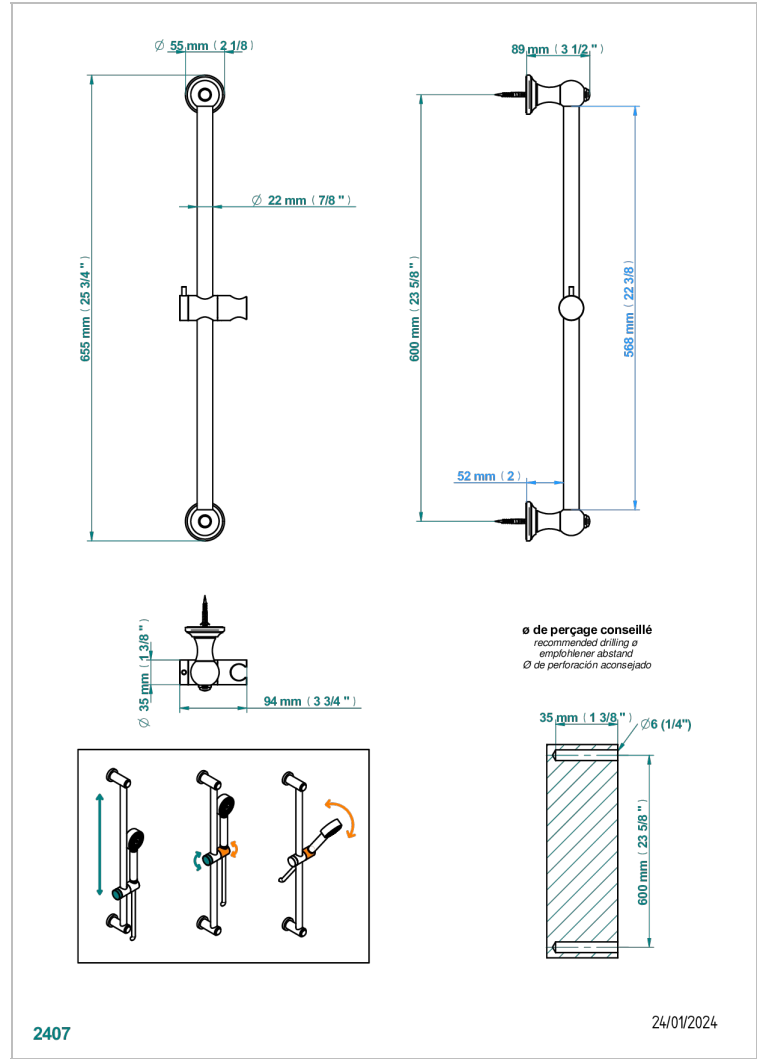

BROADWAY WITH LEVER

A04-258

Slide bar and hook

CHARACTERISTIC

- Broadway with Lever
- Slide bar and hook

AVAILABLE FINITIONS

Antique nickel - H28
Black ceram - D30
Blush PVD - H62
Brass color PVD - H49
Brown bronze color PVD - F33
Gold color PVD - H52