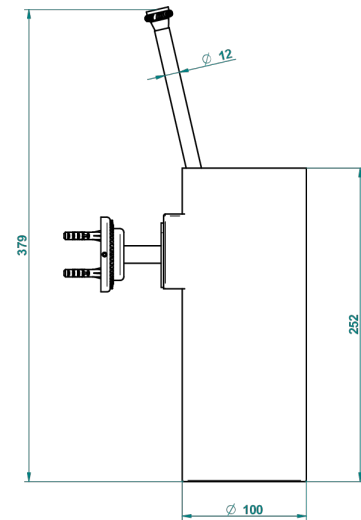

DIPLOMATE ROYALE

U4D-4720

Wall mounted toilet brush holder

THG®
PARIS

24065

14/01/2016

CHARACTERISTIC

- Diplome Royale
- Wall mounted toilet brush holder

AVAILABLE FINITIONS

Black ceram - D30

Blush PVD - H62

Brass color PVD - H49

Brown bronze color PVD - F33

Chrome polished - A02

Chrome polished / gold polished - G02

Copper antique matt, coated - H07

Gold color PVD - H52

Gold mat - F07

Gold polished - F01

Graphite PVD - H64

Light coated bronze - D01

Matt Umber PVD - H67

Matt blush PVD - H60

Matt brass color PVD - H50

Matt brown bronze color PVD - F34

Matt chrome (American satin) - C02

Matt gold color PVD - H53

Matt graphite PVD - H65

Matt nickel (American satin) - C01

Matt nickel color PVD - H56

Nickel antique / Sovereign - H28

Nickel color PVD - H55

Nickel polished - B01

Soft gold - F30

Soft matt gold - F31

Umber PVD - H66