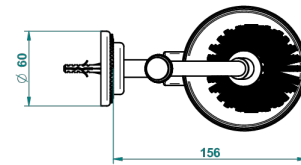

DIPLOMATE ROYALE

U4D-4720

Wall mounted toilet brush holder

THG®
PARIS

24065

14/01/2016

CHARACTERISTIC

- Diplome Royale
- Wall mounted toilet brush holder

AVAILABLE FINITIONS

Black ceram - D30

Blush PVD - H62

Brass color PVD - H49

Brown bronze color PVD - F33

Chrome polished - A02

Chrome polished / gold polished - G02

Copper antique matt, coated - H07

Gold color PVD - H52

Gold mat - F07

Gold polished - F01

Graphite PVD - H64

Light coated bronze - D01

Matt Umber PVD - H67

Matt blush PVD - H60

Matt brass color PVD - H50

Matt brown bronze color PVD - F34

Matt chrome (American satin) - C02

Matt gold color PVD - H53

Matt graphite PVD - H65

Matt nickel (American satin) - C01

Matt nickel color PVD - H56

Nickel antique / Sovereign - H28

Nickel color PVD - H55

Nickel polished - B01

Soft gold - F30

Soft matt gold - F31

Umber PVD - H66