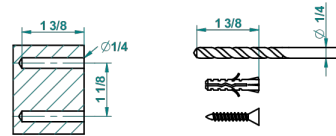

DIPLOMATE ROYALE

U4D-4720

Wall mounted toilet brush holder

THG®
PARIS

24065

14/01/2016

CHARACTERISTIC

- Diplomate Royale
- Wall mounted toilet brush holder

AVAILABLE FINITIONS

Black ceram - D30
Blush PVD - H62
Brass color PVD - H49
Brown bronze color PVD - F33
Chrome polished - A02
Chrome polished / gold polished - G02

Copper antique matt, coated - H07
Gold color PVD - H52
Gold mat - F07
Gold polished - F01
Graphite PVD - H64
Light coated bronze - D01

Matt Umber PVD - H67
Matt blush PVD - H60
Matt brass color PVD - H50
Matt brown bronze color PVD - F34
Matt chrome (American satin) - C02
Matt gold color PVD - H53

Matt graphite PVD - H65
Matt nickel (American satin) - C01
Matt nickel color PVD - H56
Nickel antique / Sovereign - H28
Nickel color PVD - H55
Nickel polished - B01

Soft gold - F30
Soft matt gold - F31
Umber PVD - H66