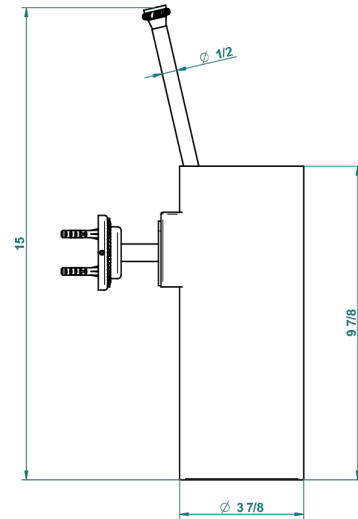

DIPLOMATE ROYALE

U4D-4720

Wall mounted toilet brush holder

THG®
PARIS

24065

14/01/2016

CHARACTERISTIC

- Diplomate Royale
- Wall mounted toilet brush holder

AVAILABLE FINITIONS

Black ceram - D30
Blush PVD - H62
Brass color PVD - H49
Brown bronze color PVD - F33
Chrome polished - A02
Chrome polished / gold polished - G02

Copper antique matt, coated - H07
Gold color PVD - H52
Gold mat - F07
Gold polished - F01
Graphite PVD - H64
Light coated bronze - D01

Matt Umber PVD - H67
Matt blush PVD - H60
Matt brass color PVD - H50
Matt brown bronze color PVD - F34
Matt chrome (American satin) - C02
Matt gold color PVD - H53

Matt graphite PVD - H65
Matt nickel (American satin) - C01
Matt nickel color PVD - H56
Nickel antique / Sovereign - H28
Nickel color PVD - H55
Nickel polished - B01

Soft gold - F30
Soft matt gold - F31
Umber PVD - H66