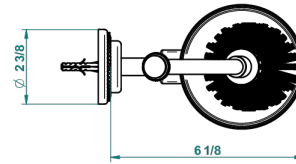

DIPLOMATE ROYALE

U4D-4720

Wall mounted toilet brush holder

THG®
PARIS

24065

14/01/2016

CHARACTERISTIC

- Diplomate Royale
- Wall mounted toilet brush holder

AVAILABLE FINITIONS

Black ceram - D30
Blush PVD - H62
Brass color PVD - H49
Brown bronze color PVD - F33
Chrome polished - A02
Chrome polished / gold polished - G02

Copper antique matt, coated - H07
Gold color PVD - H52
Gold mat - F07
Gold polished - F01
Graphite PVD - H64
Light coated bronze - D01

Matt Umber PVD - H67
Matt blush PVD - H60
Matt brass color PVD - H50
Matt brown bronze color PVD - F34
Matt chrome (American satin) - C02
Matt gold color PVD - H53

Matt graphite PVD - H65
Matt nickel (American satin) - C01
Matt nickel color PVD - H56
Nickel antique / Sovereign - H28
Nickel color PVD - H55
Nickel polished - B01

Soft gold - F30
Soft matt gold - F31
Umber PVD - H66