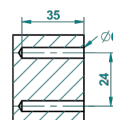

ART DECO WITH LEVER HANDLES

A55-4720

Wall mounted toilet brush holder

24050

13/01/2016

CHARACTERISTIC

- Art Déco with lever handles
- Wall mounted toilet brush holder

AVAILABLE FINITIONS

Black ceram - D30

Blush PVD - H62

Brass color PVD - H49

Brown bronze color PVD - F33

Chrome polished - A02

Chrome polished / gold polished - G02

Copper antique matt, coated - H07

Gold color PVD - H52

Gold mat - F07

Gold polished - F01

Graphite PVD - H64

Light coated bronze - D01

Matt Umber PVD - H67

Matt blush PVD - H60

Matt brass color PVD - H50

Matt brown bronze color PVD - F34

Matt chrome (American satin) - C02

Matt gold color PVD - H53

Matt graphite PVD - H65

Matt nickel (American satin) - C01

Matt nickel color PVD - H56

Natural smoked Brass - A13

Nickel antique / Sovereign - H28

Nickel color PVD - H55

Nickel polished - B01

Soft gold - F30

Soft matt gold - F31

Umber PVD - H66