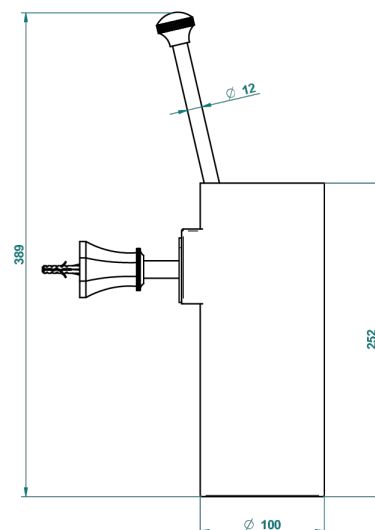

ART DECO WITH LEVER HANDLES

A55-4720

Wall mounted toilet brush holder

24050

13/01/2016

CHARACTERISTIC

- Art Déco with lever handles
- Wall mounted toilet brush holder

AVAILABLE FINITIONS

Black ceram - D30

Blush PVD - H62

Brass color PVD - H49

Brown bronze color PVD - F33

Chrome polished - A02

Chrome polished / gold polished - G02

Copper antique matt, coated - H07

Gold color PVD - H52

Gold mat - F07

Gold polished - F01

Graphite PVD - H64

Light coated bronze - D01

Matt Umber PVD - H67

Matt blush PVD - H60

Matt brass color PVD - H50

Matt brown bronze color PVD - F34

Matt chrome (American satin) - C02

Matt gold color PVD - H53

Matt graphite PVD - H65

Matt nickel (American satin) - C01

Matt nickel color PVD - H56

Natural smoked Brass - A13

Nickel antique / Sovereign - H28

Nickel color PVD - H55

Nickel polished - B01

Soft gold - F30

Soft matt gold - F31

Umber PVD - H66