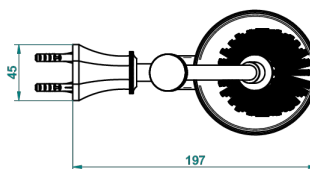

ART DECO WITH LEVER HANDLES

A55-4720

Wall mounted toilet brush holder

24050

13/01/2016

CHARACTERISTIC

- Art Déco with lever handles
- Wall mounted toilet brush holder

AVAILABLE FINITIONS

Black ceram - D30

Blush PVD - H62

Brass color PVD - H49

Brown bronze color PVD - F33

Chrome polished - A02

Chrome polished / gold polished - G02

Copper antique matt, coated - H07

Gold color PVD - H52

Gold mat - F07

Gold polished - F01

Graphite PVD - H64

Light coated bronze - D01

Matt Umber PVD - H67

Matt blush PVD - H60

Matt brass color PVD - H50

Matt brown bronze color PVD - F34

Matt chrome (American satin) - C02

Matt gold color PVD - H53

Matt graphite PVD - H65

Matt nickel (American satin) - C01

Matt nickel color PVD - H56

Natural smoked Brass - A13

Nickel antique / Sovereign - H28

Nickel color PVD - H55

Nickel polished - B01

Soft gold - F30

Soft matt gold - F31

Umber PVD - H66