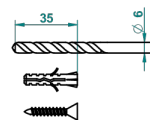

ART DECO WITH LEVER HANDLES

A55-4720

Wall mounted toilet brush holder

24050

13/01/2016

CHARACTERISTIC

- Art Déco with lever handles
- Wall mounted toilet brush holder

AVAILABLE FINITIONS

Black ceram - D30

Blush PVD - H62

Brass color PVD - H49

Brown bronze color PVD - F33

Chrome polished - A02

Chrome polished / gold polished - G02

Copper antique matt, coated - H07

Gold color PVD - H52

Gold mat - F07

Gold polished - F01

Graphite PVD - H64

Light coated bronze - D01

Matt Umber PVD - H67

Matt blush PVD - H60

Matt brass color PVD - H50

Matt brown bronze color PVD - F34

Matt chrome (American satin) - C02

Matt gold color PVD - H53

Matt graphite PVD - H65

Matt nickel (American satin) - C01

Matt nickel color PVD - H56

Natural smoked Brass - A13

Nickel antique / Sovereign - H28

Nickel color PVD - H55

Nickel polished - B01

Soft gold - F30

Soft matt gold - F31

Umber PVD - H66