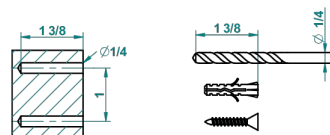

ART DECO WITH LEVER HANDLES

A55-4720

Wall mounted toilet brush holder

24050

13/01/2016

CHARACTERISTIC

- Art Déco with lever handles
- Wall mounted toilet brush holder

AVAILABLE FINITIONS

Black ceram - D30

Blush PVD - H62

Brass color PVD - H49

Brown bronze color PVD - F33

Chrome polished - A02

Chrome polished / gold polished - G02

Copper antique matt, coated - H07

Gold color PVD - H52

Gold mat - F07

Gold polished - F01

Graphite PVD - H64

Light coated bronze - D01

Matt Umber PVD - H67

Matt blush PVD - H60

Matt brass color PVD - H50

Matt brown bronze color PVD - F34

Matt chrome (American satin) - C02

Matt gold color PVD - H53

Matt graphite PVD - H65

Matt nickel (American satin) - C01

Matt nickel color PVD - H56

Natural smoked Brass - A13

Nickel antique / Sovereign - H28

Nickel color PVD - H55

Nickel polished - B01

Soft gold - F30

Soft matt gold - F31

Umber PVD - H66