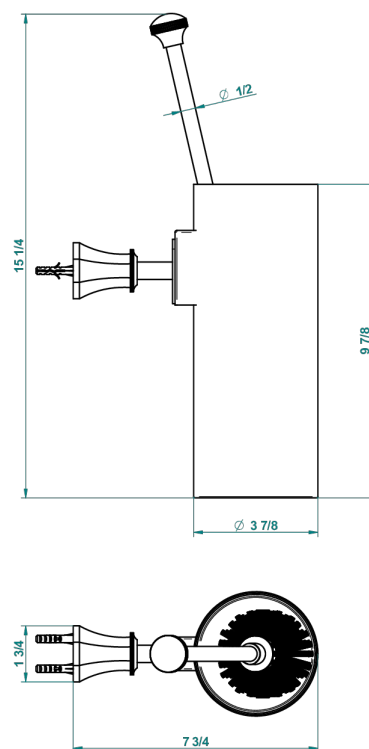

ART DECO WITH LEVER HANDLES

A55-4720

Wall mounted toilet brush holder

24050

13/01/2016

CHARACTERISTIC

- Art Déco with lever handles
- Wall mounted toilet brush holder

AVAILABLE FINITIONS

Black ceram - D30

Blush PVD - H62

Brass color PVD - H49

Brown bronze color PVD - F33

Chrome polished - A02

Chrome polished / gold polished - G02

Copper antique matt, coated - H07

Gold color PVD - H52

Gold mat - F07

Gold polished - F01

Graphite PVD - H64

Light coated bronze - D01

Matt Umber PVD - H67

Matt blush PVD - H60

Matt brass color PVD - H50

Matt brown bronze color PVD - F34

Matt chrome (American satin) - C02

Matt gold color PVD - H53

Matt graphite PVD - H65

Matt nickel (American satin) - C01

Matt nickel color PVD - H56

Natural smoked Brass - A13

Nickel antique / Sovereign - H28

Nickel color PVD - H55

Nickel polished - B01

Soft gold - F30

Soft matt gold - F31

Umber PVD - H66