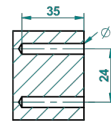

24050

13/01/2016

CHARACTERISTIC

- Art Déco
- Wall mounted toilet brush holder

AVAILABLE FINITIONS

Black ceram - D30
Blush PVD - H62
Brass color PVD - H49
Brown bronze color PVD - F33
Chrome polished - A02
Chrome polished / gold polished - G02

Copper antique matt, coated - H07
Gold color PVD - H52
Gold mat - F07
Gold polished - F01
Graphite PVD - H64
Light coated bronze - D01

Matt Umber PVD - H67
Matt blush PVD - H60
Matt brass color PVD - H50
Matt brown bronze color PVD - F34
Matt chrome (American satin) - C02
Matt gold color PVD - H53

Matt graphite PVD - H65
Matt nickel (American satin) - C01
Matt nickel color PVD - H56
Natural smoked Brass - A13
Nickel antique / Sovereign - H28
Nickel color PVD - H55

Nickel polished - B01
Soft gold - F30
Soft matt gold - F31
Umber PVD - H66