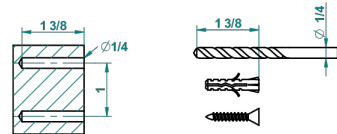

24050

13/01/2016

CHARACTERISTIC

- Art Déco
- Wall mounted toilet brush holder

AVAILABLE FINITIONS

Black ceram - D30
Blush PVD - H62
Brass color PVD - H49
Brown bronze color PVD - F33
Chrome polished - A02
Chrome polished / gold polished - G02

Copper antique matt, coated - H07
Gold color PVD - H52
Gold mat - F07
Gold polished - F01
Graphite PVD - H64
Light coated bronze - D01

Matt Umber PVD - H67
Matt blush PVD - H60
Matt brass color PVD - H50
Matt brown bronze color PVD - F34
Matt chrome (American satin) - C02
Matt gold color PVD - H53

Matt graphite PVD - H65
Matt nickel (American satin) - C01
Matt nickel color PVD - H56
Natural smoked Brass - A13
Nickel antique / Sovereign - H28
Nickel color PVD - H55

Nickel polished - B01
Soft gold - F30
Soft matt gold - F31
Umber PVD - H66