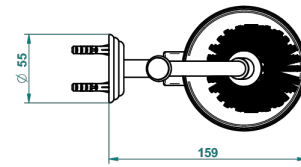

DUOMO CRYSTAL

U4F-4720

Wall mounted toilet brush holder

THG®
PARIS

24049

14/01/2016

CHARACTERISTIC

- Duomo Crystal
- Wall mounted toilet brush holder

AVAILABLE FINITIONS

Black ceram - D30
Blush PVD - H62
Brass color PVD - H49
Brown bronze color PVD - F33
Chrome polished - A02
Chrome polished / gold polished - G02

Copper antique matt, coated - H07
Gold color PVD - H52
Gold mat - F07
Gold polished - F01
Graphite PVD - H64
Light coated bronze - D01

Matt Umber PVD - H67
Matt blush PVD - H60
Matt brass color PVD - H50
Matt brown bronze color PVD - F34
Matt chrome (American satin) - C02
Matt gold color PVD - H53

Matt graphite PVD - H65
Matt nickel (American satin) - C01
Matt nickel color PVD - H56
Nickel antique / Sovereign - H28
Nickel color PVD - H55
Nickel polished - B01

Soft gold - F30
Soft matt gold - F31
Umber PVD - H66