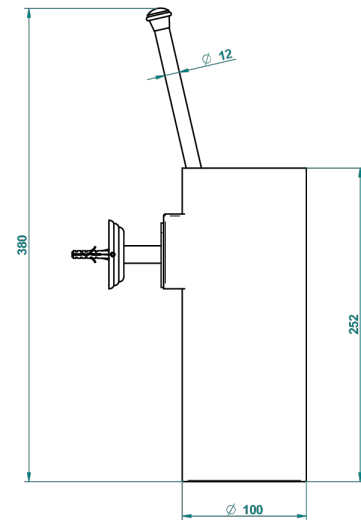

DUOMO CRYSTAL

U4F-4720

Wall mounted toilet brush holder

THG®
PARIS

24049

14/01/2016

CHARACTERISTIC

- Duomo Crystal
- Wall mounted toilet brush holder

AVAILABLE FINITIONS

Black ceram - D30
Blush PVD - H62
Brass color PVD - H49
Brown bronze color PVD - F33
Chrome polished - A02
Chrome polished / gold polished - G02

Copper antique matt, coated - H07
Gold color PVD - H52
Gold mat - F07
Gold polished - F01
Graphite PVD - H64
Light coated bronze - D01

Matt Umber PVD - H67
Matt blush PVD - H60
Matt brass color PVD - H50
Matt brown bronze color PVD - F34
Matt chrome (American satin) - C02
Matt gold color PVD - H53

Matt graphite PVD - H65
Matt nickel (American satin) - C01
Matt nickel color PVD - H56
Nickel antique / Sovereign - H28
Nickel color PVD - H55
Nickel polished - B01

Soft gold - F30
Soft matt gold - F31
Umber PVD - H66