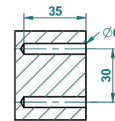

DUOMO CRYSTAL

U4F-4720

Wall mounted toilet brush holder

THG®
PARIS

24049

14/01/2016

CHARACTERISTIC

- Duomo Crystal
- Wall mounted toilet brush holder

AVAILABLE FINITIONS

Black ceram - D30
Blush PVD - H62
Brass color PVD - H49
Brown bronze color PVD - F33
Chrome polished - A02
Chrome polished / gold polished - G02

Copper antique matt, coated - H07
Gold color PVD - H52
Gold mat - F07
Gold polished - F01
Graphite PVD - H64
Light coated bronze - D01

Matt Umber PVD - H67
Matt blush PVD - H60
Matt brass color PVD - H50
Matt brown bronze color PVD - F34
Matt chrome (American satin) - C02
Matt gold color PVD - H53

Matt graphite PVD - H65
Matt nickel (American satin) - C01
Matt nickel color PVD - H56
Nickel antique / Sovereign - H28
Nickel color PVD - H55
Nickel polished - B01

Soft gold - F30
Soft matt gold - F31
Umber PVD - H66