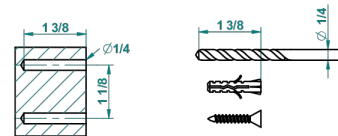

DUOMO CRYSTAL

U4F-4720

Wall mounted toilet brush holder

24049

14/01/2016

CHARACTERISTIC

- Duomo Crystal
- Wall mounted toilet brush holder

AVAILABLE FINITIONS

Black ceram - D30
Blush PVD - H62
Brass color PVD - H49
Brown bronze color PVD - F33
Chrome polished - A02
Chrome polished / gold polished - G02

Copper antique matt, coated - H07
Gold color PVD - H52
Gold mat - F07
Gold polished - F01
Graphite PVD - H64
Light coated bronze - D01

Matt Umber PVD - H67
Matt blush PVD - H60
Matt brass color PVD - H50
Matt brown bronze color PVD - F34
Matt chrome (American satin) - C02
Matt gold color PVD - H53

Matt graphite PVD - H65
Matt nickel (American satin) - C01
Matt nickel color PVD - H56
Nickel antique / Sovereign - H28
Nickel color PVD - H55
Nickel polished - B01

Soft gold - F30
Soft matt gold - F31
Umber PVD - H66