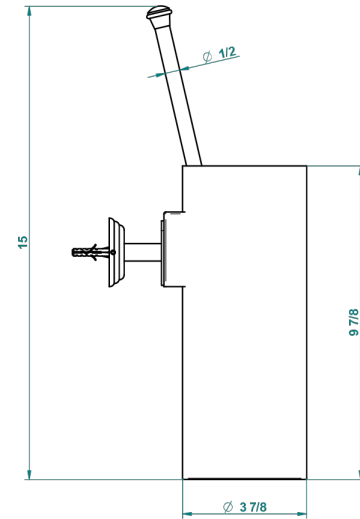

DUOMO CRYSTAL

U4F-4720

Wall mounted toilet brush holder

24049

14/01/2016

CHARACTERISTIC

- Duomo Crystal
- Wall mounted toilet brush holder

AVAILABLE FINITIONS

Black ceram - D30
Blush PVD - H62
Brass color PVD - H49
Brown bronze color PVD - F33
Chrome polished - A02
Chrome polished / gold polished - G02

Copper antique matt, coated - H07
Gold color PVD - H52
Gold mat - F07
Gold polished - F01
Graphite PVD - H64
Light coated bronze - D01

Matt Umber PVD - H67
Matt blush PVD - H60
Matt brass color PVD - H50
Matt brown bronze color PVD - F34
Matt chrome (American satin) - C02
Matt gold color PVD - H53

Matt graphite PVD - H65
Matt nickel (American satin) - C01
Matt nickel color PVD - H56
Nickel antique / Sovereign - H28
Nickel color PVD - H55
Nickel polished - B01

Soft gold - F30
Soft matt gold - F31
Umber PVD - H66