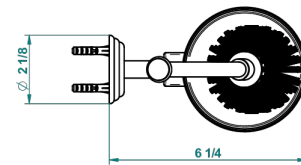

DUOMO CRYSTAL

U4F-4720

Wall mounted toilet brush holder

24049

14/01/2016

CHARACTERISTIC

- Duomo Crystal
- Wall mounted toilet brush holder

AVAILABLE FINITIONS

Black ceram - D30
Blush PVD - H62
Brass color PVD - H49
Brown bronze color PVD - F33
Chrome polished - A02
Chrome polished / gold polished - G02

Copper antique matt, coated - H07
Gold color PVD - H52
Gold mat - F07
Gold polished - F01
Graphite PVD - H64
Light coated bronze - D01

Matt Umber PVD - H67
Matt blush PVD - H60
Matt brass color PVD - H50
Matt brown bronze color PVD - F34
Matt chrome (American satin) - C02
Matt gold color PVD - H53

Matt graphite PVD - H65
Matt nickel (American satin) - C01
Matt nickel color PVD - H56
Nickel antique / Sovereign - H28
Nickel color PVD - H55
Nickel polished - B01

Soft gold - F30
Soft matt gold - F31
Umber PVD - H66