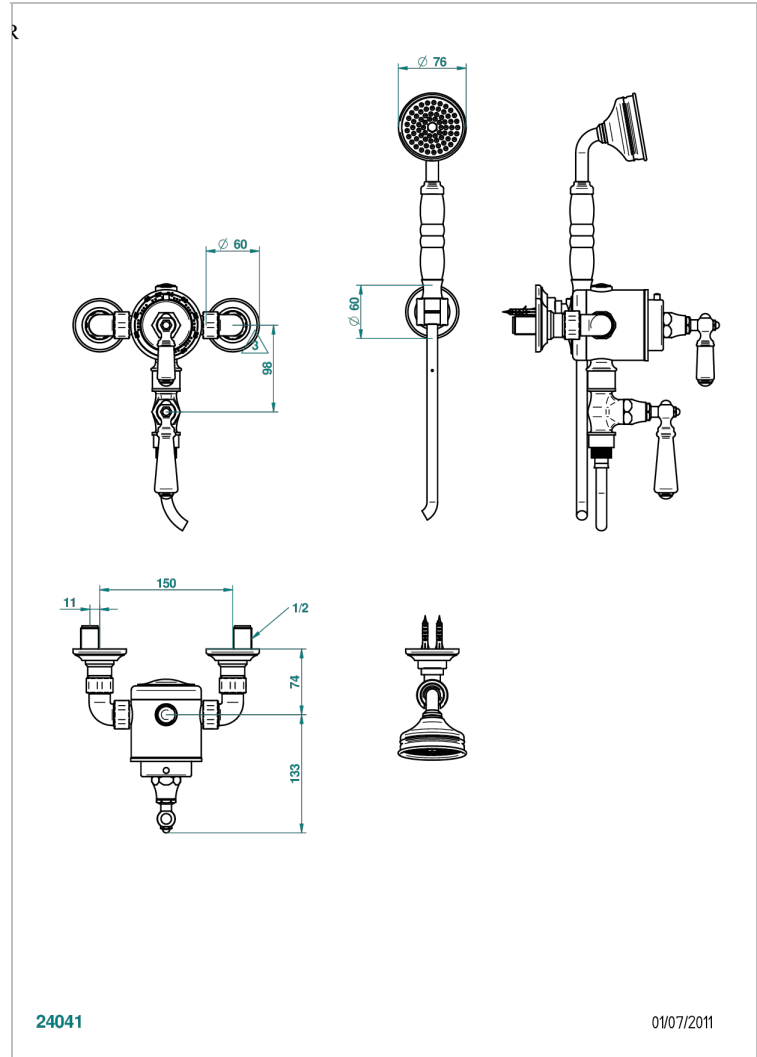

BROADWAY WITH LEVER

A04-2644TR

Wall mounted thermostatic shower mixer, 150 mm centres

CHARACTERISTIC

- Broadway with Lever
- Wall mounted thermostatic shower mixer, 150 mm centres

TECHNICAL SPECS

- Recommandé : 3 bars (max. 5 bars) - Advised : 43,5 psi (max. 72 psi)
- 9,5 l/min à 3 bars (2.5 gpm at 43.5 psi)

AVAILABLE FINITIONS

Antique nickel - H28
Black ceram - D30
Blush PVD - H62
Brass color PVD - H49
Brown bronze color PVD - F33
Gold color PVD - H52

Graphite PVD - H64
Lacquered light bronze - D01
Matt Umber PVD - H67
Matt blush PVD - H60
Matt brass color PVD - H50
Matt brown bronze color PVD - F34