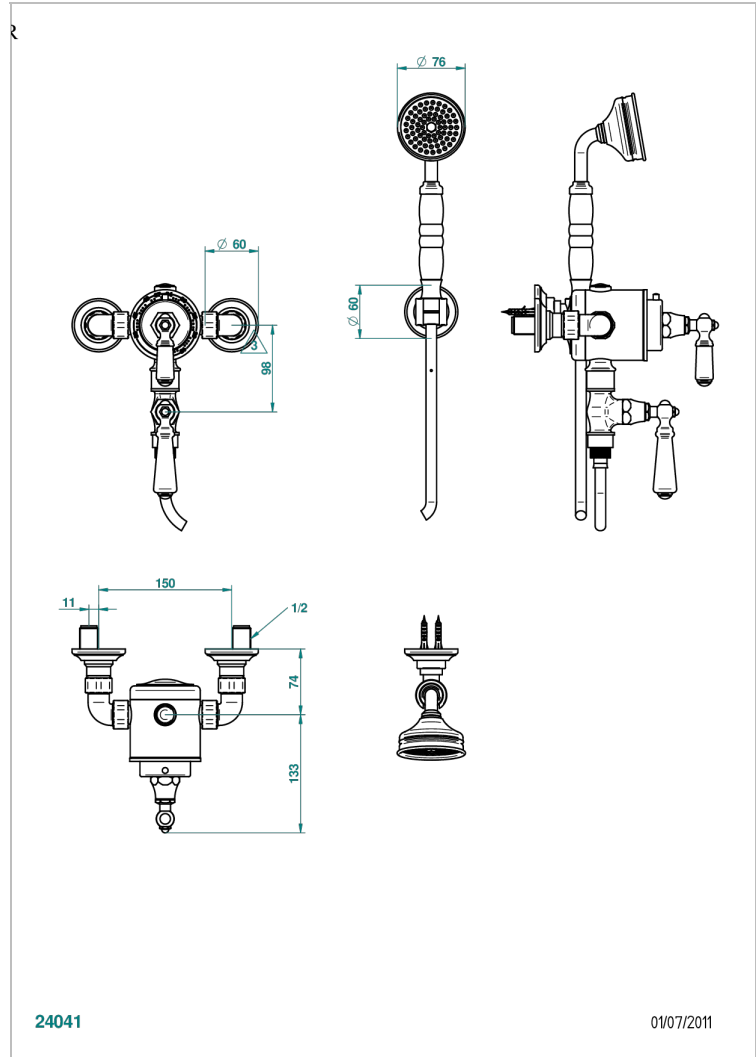

# BROADWAY WITH LEVER

A04-2644TR

Wall mounted thermostatic shower mixer, 150 mm centres

THG<sup>®</sup>  
PARIS

## CHARACTERISTIC

- Broadway with Lever
- Wall mounted thermostatic shower mixer, 150 mm centres

## AVAILABLE FINITIONS

Antique nickel - H28  
Black ceram - D30  
Blush PVD - H62  
Brass color PVD - H49  
Brown bronze color PVD - F33  
Gold color PVD - H52

Graphite PVD - H64  
Lacquered light bronze - D01  
Matt Umber PVD - H67  
Matt blush PVD - H60  
Matt brass color PVD - H50  
Matt brown bronze color PVD - F34