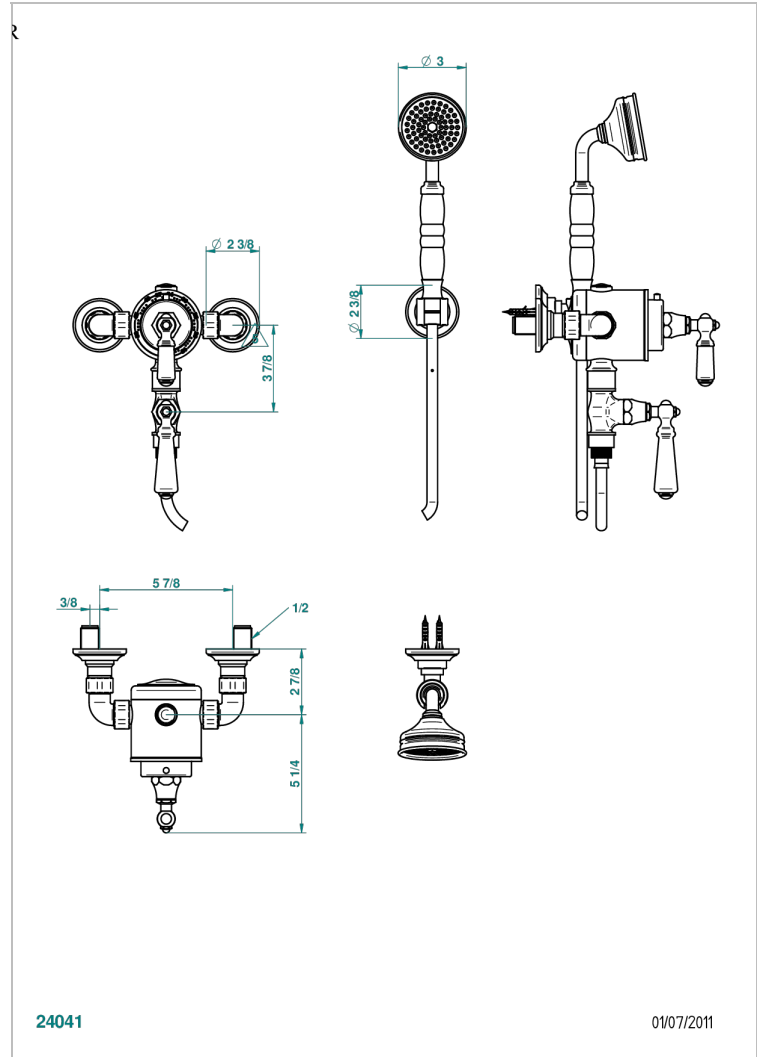

BROADWAY WITH LEVER

A04-2644TR

Wall mounted thermostatic shower mixer, 150 mm centres

24041

01/07/2011

CHARACTERISTIC

- Broadway with Lever
- Wall mounted thermostatic shower mixer, 150 mm centres

TECHNICAL SPECS

- Recommandé : 3 bars (max. 5 bars) - Advised : 43,5 psi (max. 72 psi)
- 9,5 l/min à 3 bars (2.5 gpm at 43.5 psi)

AVAILABLE FINITIONS

Antique nickel - H28
Black ceram - D30
Blush PVD - H62
Brass color PVD - H49
Brown bronze color PVD - F33
Gold color PVD - H52