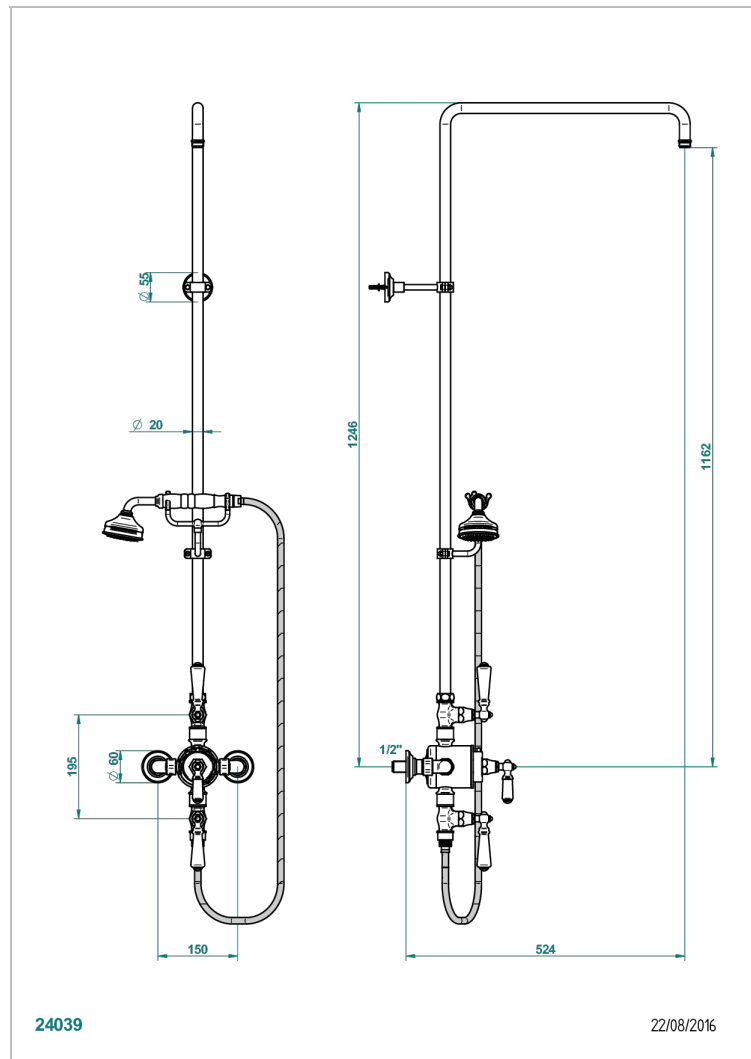

BROADWAY WITH LEVER

A04-64TRCD

Wall mounted thermostatic shower mixer / shut off valves / exposed shower column / telephone shower, hose and Wall mounted cradle - 150 mm centres. (without shower head)

CHARACTERISTIC

- Broadway with Lever
- Wall mounted thermostatic shower mixer / shut off valves / exposed shower column / telephone shower, hose and Wall mounted cradle - 150 mm centres. (without shower head)

TECHNICAL SPECS

- Recommandé : 3 bars (max. 5 bars) - Advised : 43,5 psi (max. 72 psi)
- Douchette : 9,5 l/min à 3 bars (2.52 gpm at 43.5 psi)
- ajouter la pomme - add the showerhead

AVAILABLE FINITIONS

Antique nickel - H28
Black ceram - D30
Blush PVD - H62
Brass color PVD - H49
Brown bronze color PVD - F33
Gold color PVD - H52