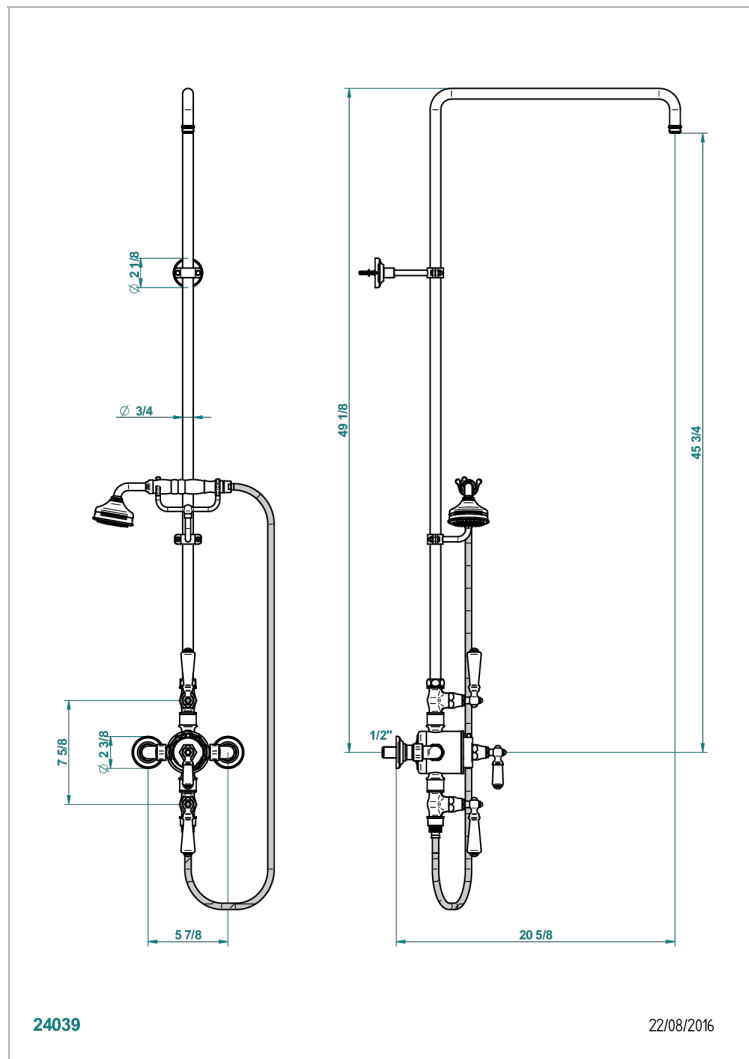

BROADWAY WITH LEVER

A04-64TRCD

Wall mounted thermostatic shower mixer / shut off valves / exposed shower column / telephone shower, hose and Wall mounted cradle - 150 mm centres. (without shower head)

CHARACTERISTIC

- Broadway with Lever
- Wall mounted thermostatic shower mixer / shut off valves / exposed shower column / telephone shower, hose and Wall mounted cradle - 150 mm centres. (without shower head)

TECHNICAL SPECS

- Recommandé : 3 bars (max. 5 bars) - Advised : 43,5 psi (max. 72 psi)
- Douchette : 9,5 l/min à 3 bars (2.52 gpm at 43.5 psi)
- ajouter la pomme - add the showerhead

AVAILABLE FINITIONS

Antique nickel - H28
Black ceram - D30
Blush PVD - H62
Brass color PVD - H49
Brown bronze color PVD - F33
Gold color PVD - H52