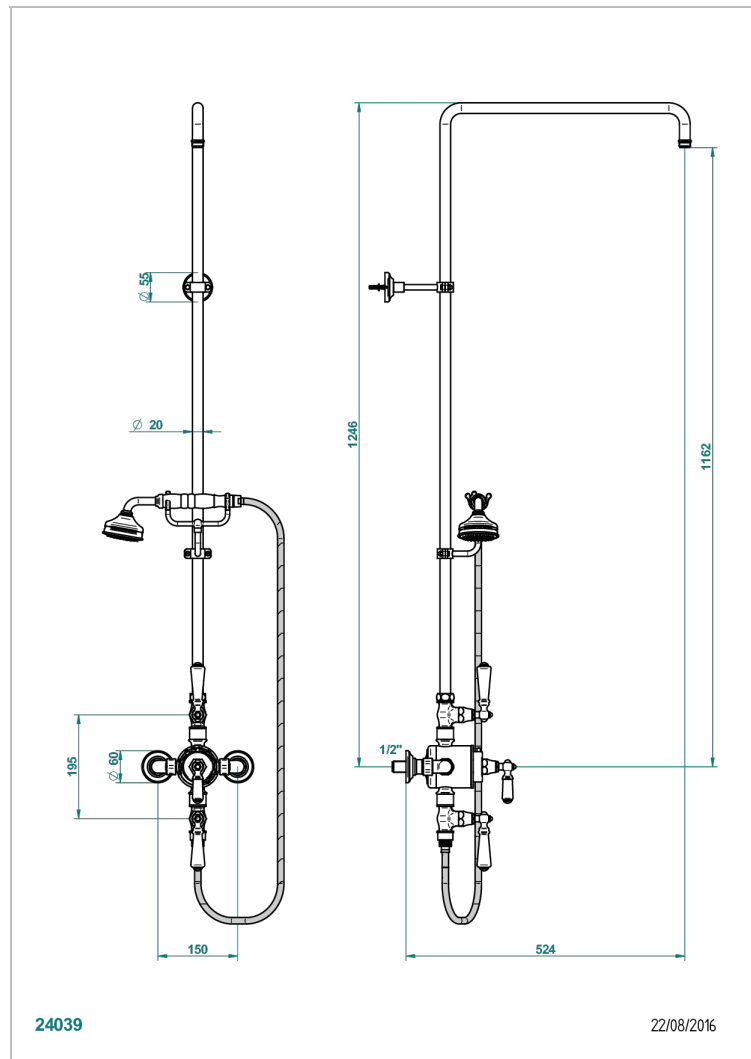

BROADWAY WITH LEVER

A04-64TRCD

Wall mounted thermostatic shower mixer / shut off valves / exposed shower column / telephone shower, hose and Wall mounted cradle - 150 mm centres. (without shower head)

24039

22/08/2016

CHARACTERISTIC

- Broadway with Lever
- Wall mounted thermostatic shower mixer / shut off valves / exposed shower column / telephone shower, hose and Wall mounted cradle - 150 mm centres. (without shower head)

TECHNICAL SPECS

- Recommandé : 3 bars (max. 5 bars) - Advised : 43,5 psi (max. 72 psi)
- Douchette : 9,5 l/min à 3 bars (2.52 gpm at 43.5 psi)
- ajouter la pomme - add the showerhead

AVAILABLE FINITIONS

Antique nickel - H28
Black ceram - D30
Blush PVD - H62
Brass color PVD - H49
Brown bronze color PVD - F33
Gold color PVD - H52

Graphite PVD - H64
Lacquered light bronze - D01
Matt Umber PVD - H67
Matt blush PVD - H60
Matt brass color PVD - H50
Matt brown bronze color PVD - F34