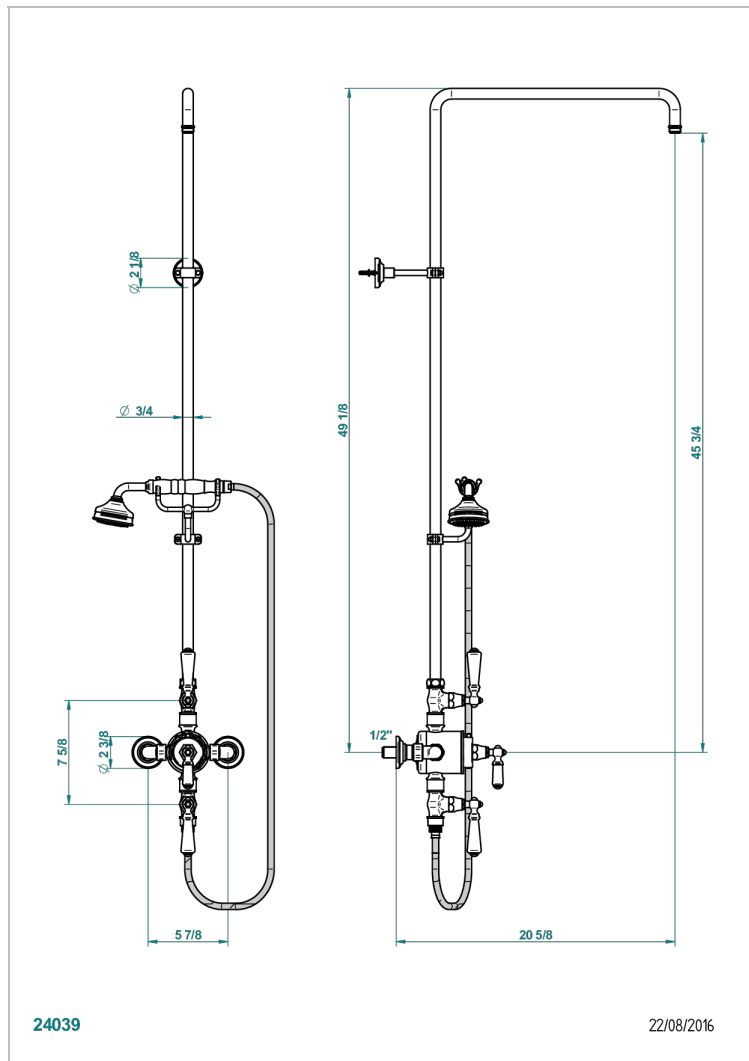

BROADWAY WITH LEVER

A04-64TRCD

Wall mounted thermostatic shower mixer / shut off valves / exposed shower column / telephone shower, hose and Wall mounted cradle - 150 mm centres. (without shower head)

CHARACTERISTIC

- Broadway with Lever
- Wall mounted thermostatic shower mixer / shut off valves / exposed shower column / telephone shower, hose and Wall mounted cradle - 150 mm centres. (without shower head)

TECHNICAL SPECS

- Recommandé : 3 bars (max. 5 bars) - Advised : 43,5 psi (max. 72 psi)
- Douchette : 9,5 l/min à 3 bars (2.52 gpm at 43.5 psi)
- ajouter la pomme - add the showerhead

AVAILABLE FINITIONS

Antique nickel - H28
Black ceram - D30
Blush PVD - H62
Brass color PVD - H49
Brown bronze color PVD - F33
Gold color PVD - H52