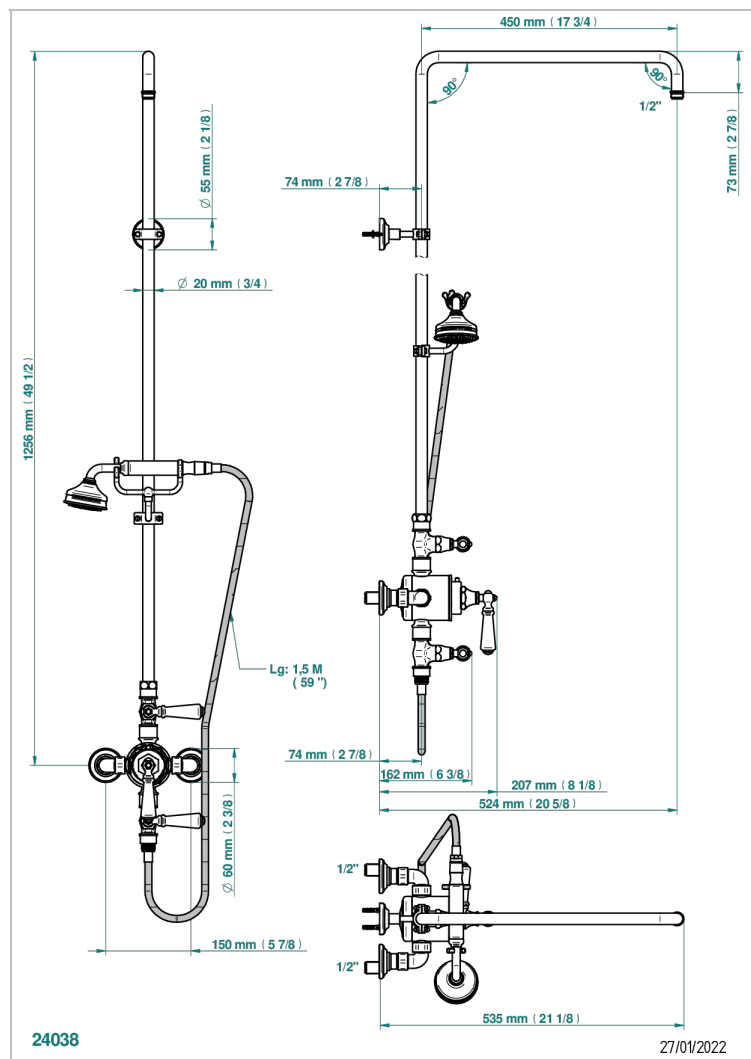

# CHARLESTON WITH LEVER

G75-64TRCD

Wall mounted thermostatic shower mixer / shut off valves / exposed shower column / telephone shower, hose and Wall mounted cradle - 150 mm centres. (without shower head)

## CHARACTERISTIC

- Charleston with lever
- Wall mounted thermostatic shower mixer / shut off valves / exposed shower column / telephone shower, hose and Wall mounted cradle - 150 mm centres. (without shower head)

## TECHNICAL SPECS

- Recommandé : 3 bars (max. 5 bars) - Advised : 43,5 psi (max. 72 psi)
- Douchette : 9,5 l/min à 3 bars (2.52 gpm at 43.5 psi)
- ajouter la pomme - add the showerhead

## AVAILABLE FINITIONS

Antique nickel - H28  
Black ceram - D30  
Blush PVD - H62  
Brass color PVD - H49  
Brown bronze color PVD - F33  
Gold color PVD - H52

Graphite PVD - H64  
Lacquered light bronze - D01  
Matt Umber PVD - H67  
Matt blush PVD - H60  
Matt brass color PVD - H50  
Matt brown bronze color PVD - F34