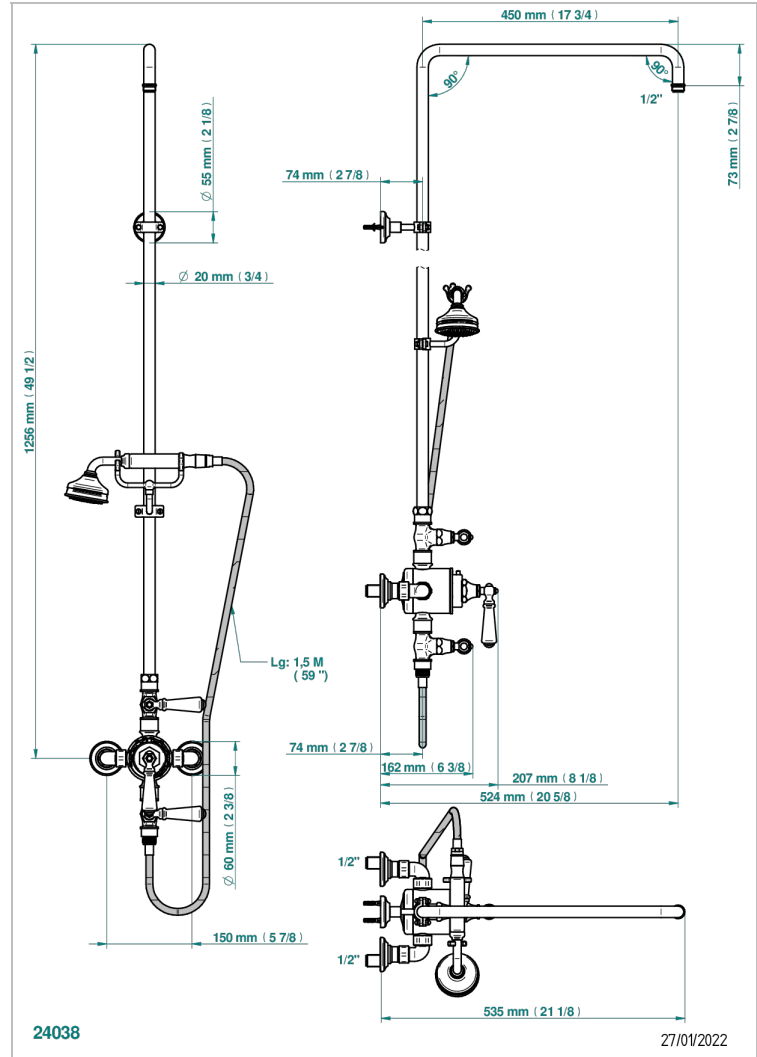

CHARLESTON WITH LEVER

G75-64TRCD

Wall mounted thermostatic shower mixer / shut off valves / exposed shower column / telephone shower, hose and Wall mounted cradle - 150 mm centres. (without shower head)

CHARACTERISTIC

- Charleston with lever
- Wall mounted thermostatic shower mixer / shut off valves / exposed shower column / telephone shower, hose and Wall mounted cradle - 150 mm centres. (without shower head)

TECHNICAL SPECS

- Recommandé : 3 bars (max. 5 bars) - Advised : 43,5 psi (max. 72 psi)
- Douchette : 9,5 l/min à 3 bars (2.52 gpm at 43.5 psi)
- ajouter la pomme - add the showerhead

AVAILABLE FINITIONS